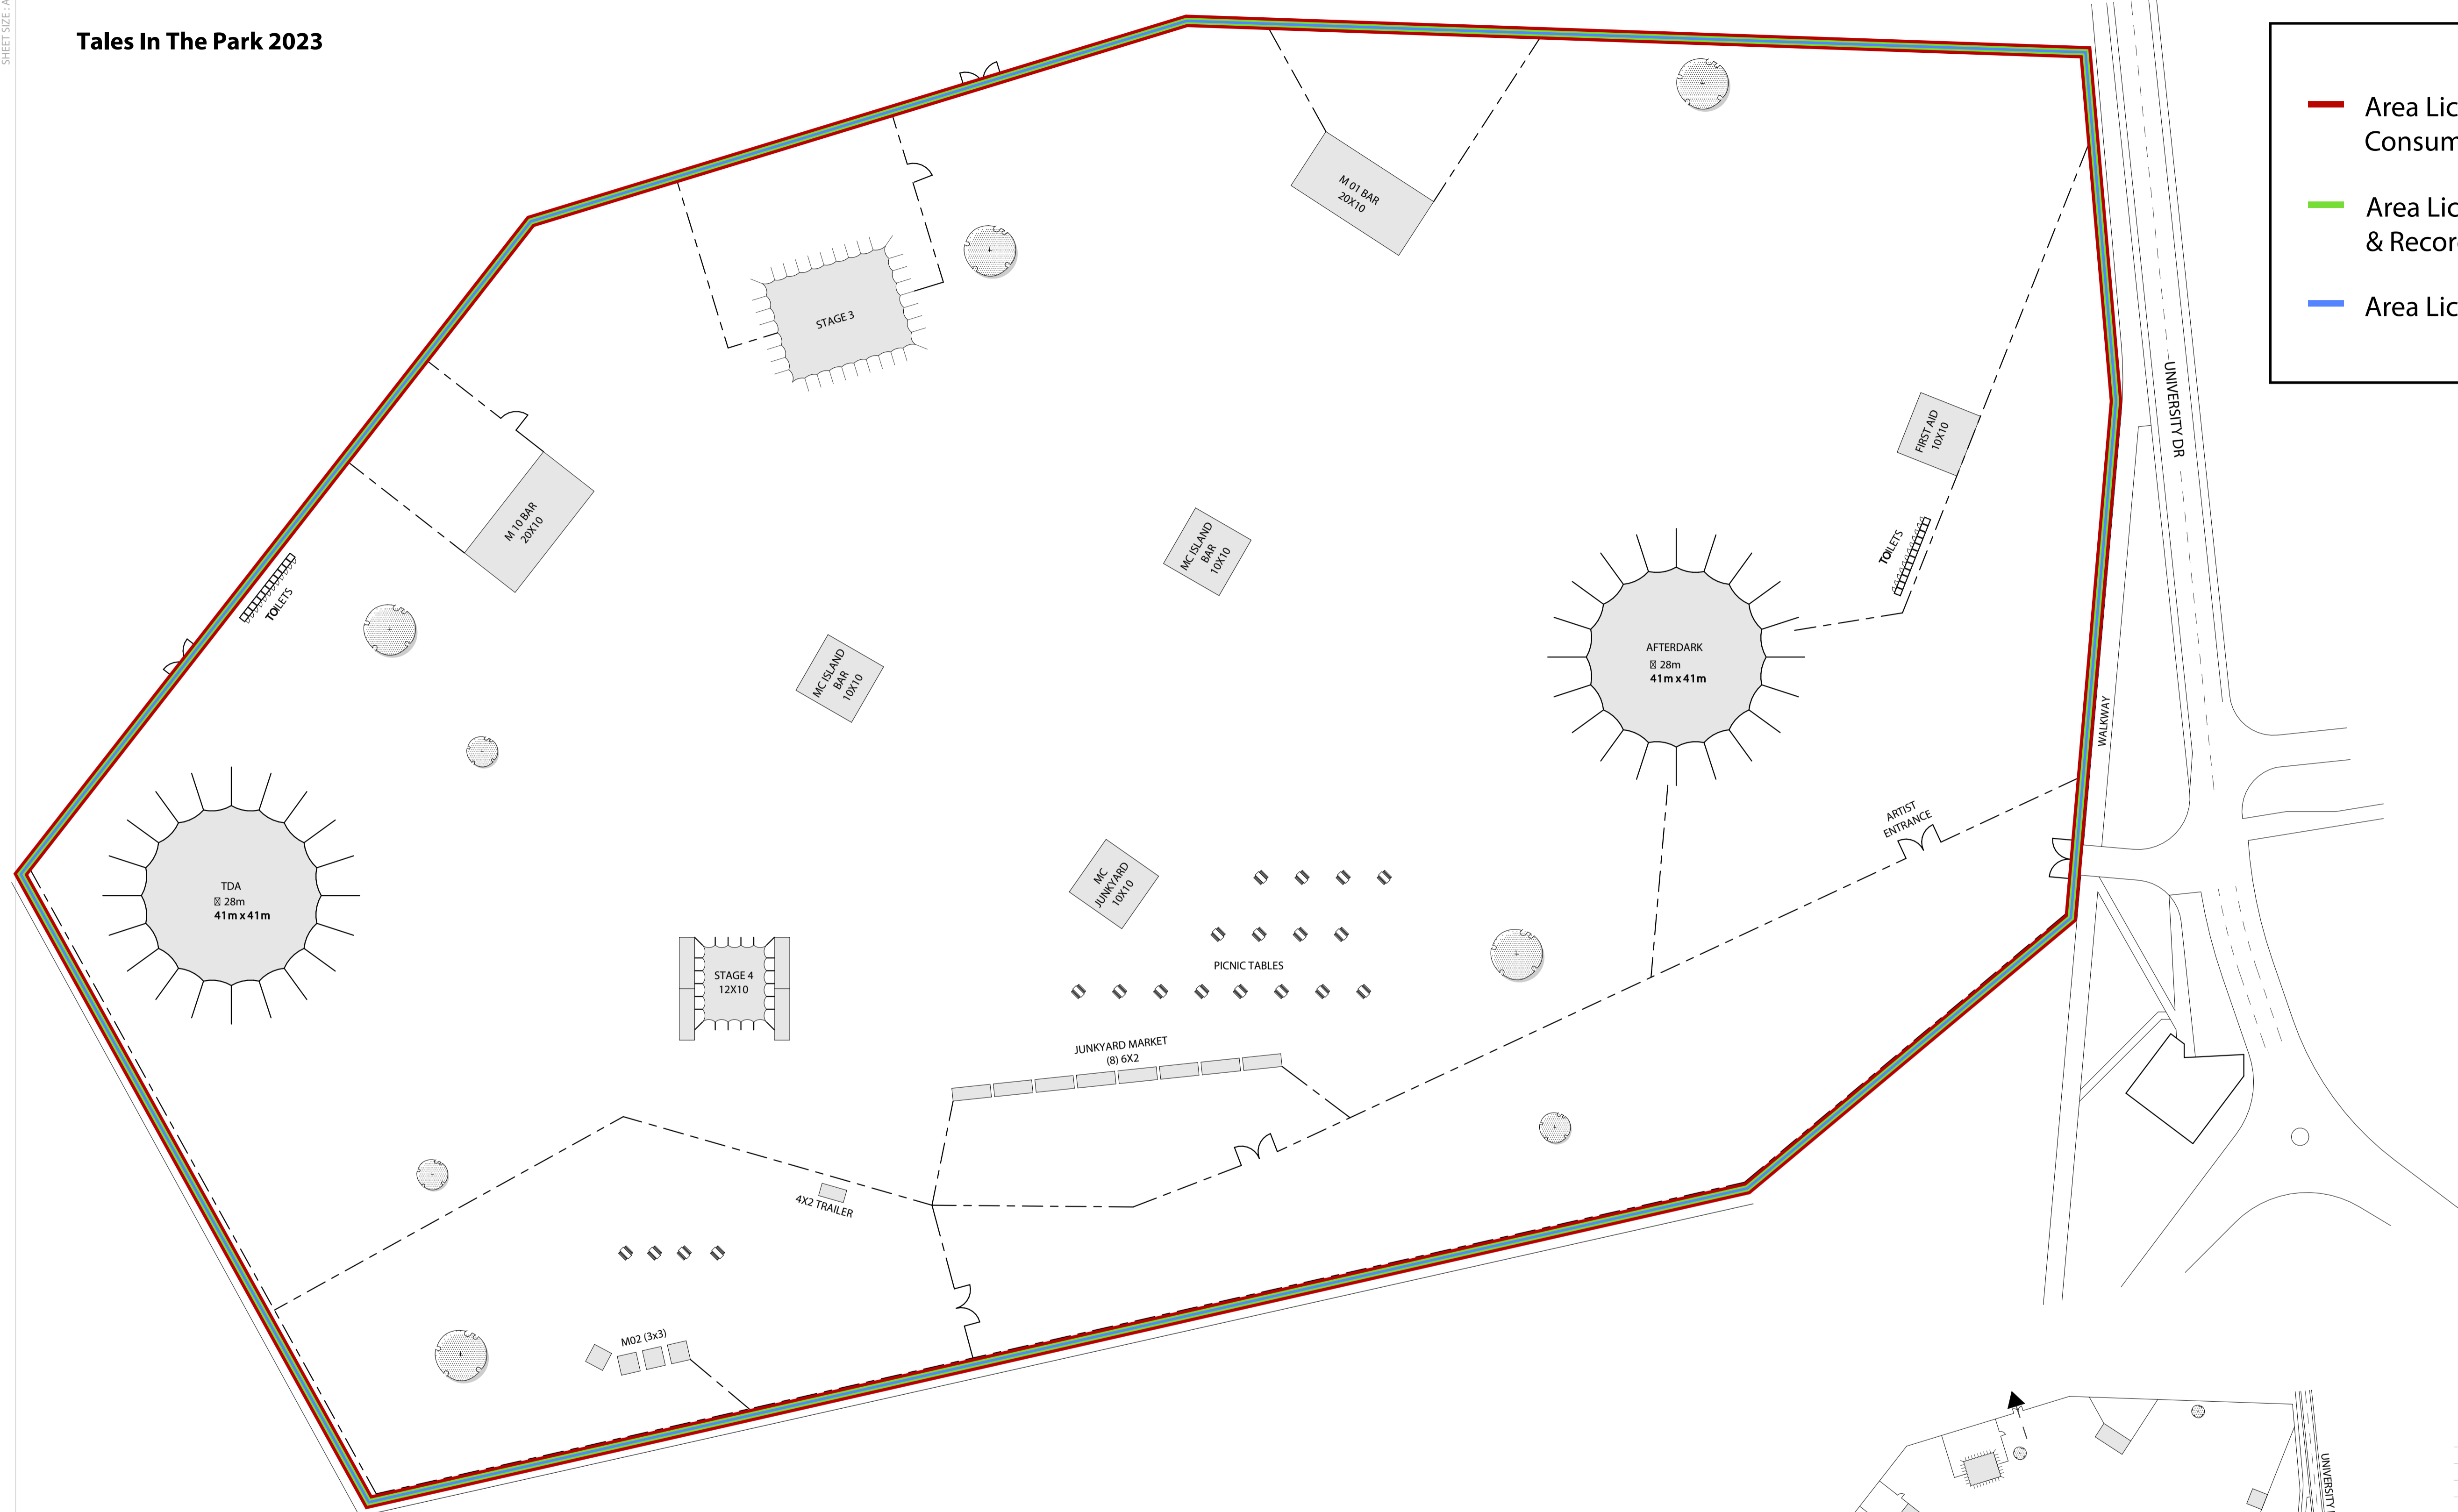

# Tales In The Park 2023

- Area Licensed for Sale & Consumption of Alcohol
- Area Licensed for Live & Recorded Music
- Area Licensed for Dance

11 SITE PLAN  
SCALE: 1:500

22 EGRESS PLAN  
SCALE: 1:2000

REVISION      DATE

PROJECT:  
Earlham park,  
university drive,  
Norwich, nr4 7tj

SITE PLAN

SCALE: As indicated