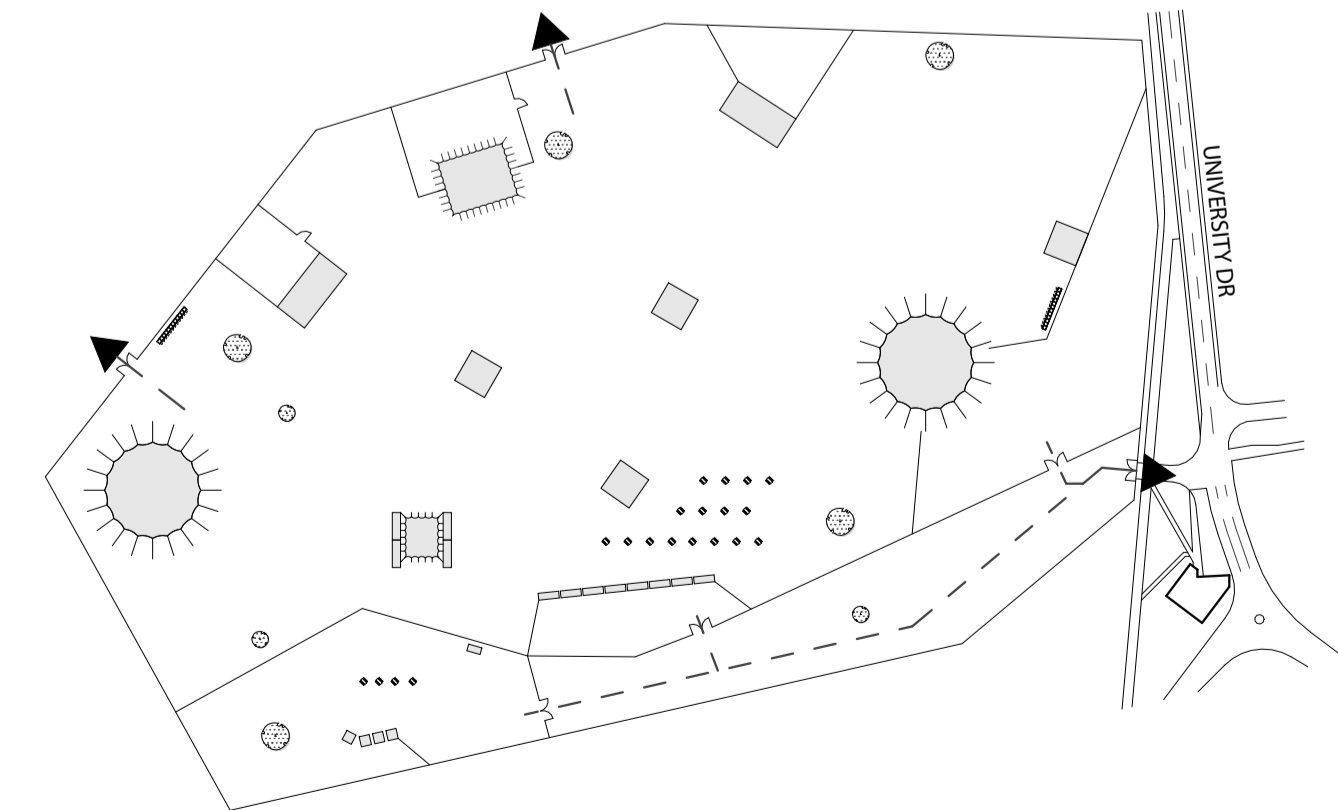

# Tales In The Park 2023

- Area Licensed for Sale & Consumption of Alcohol
- Area Licensed for Live & Recorded Music
- Area Licensed for Dance

11 SITE PLAN  
SCALE: 1:500

22 EGRESS PLAN  
SCALE: 1:2000

REVISION      DATE

PROJECT:  
Earlham park,  
university drive,  
Norwich, nr4 7tj

SITE PLAN

SCALE: As indicated