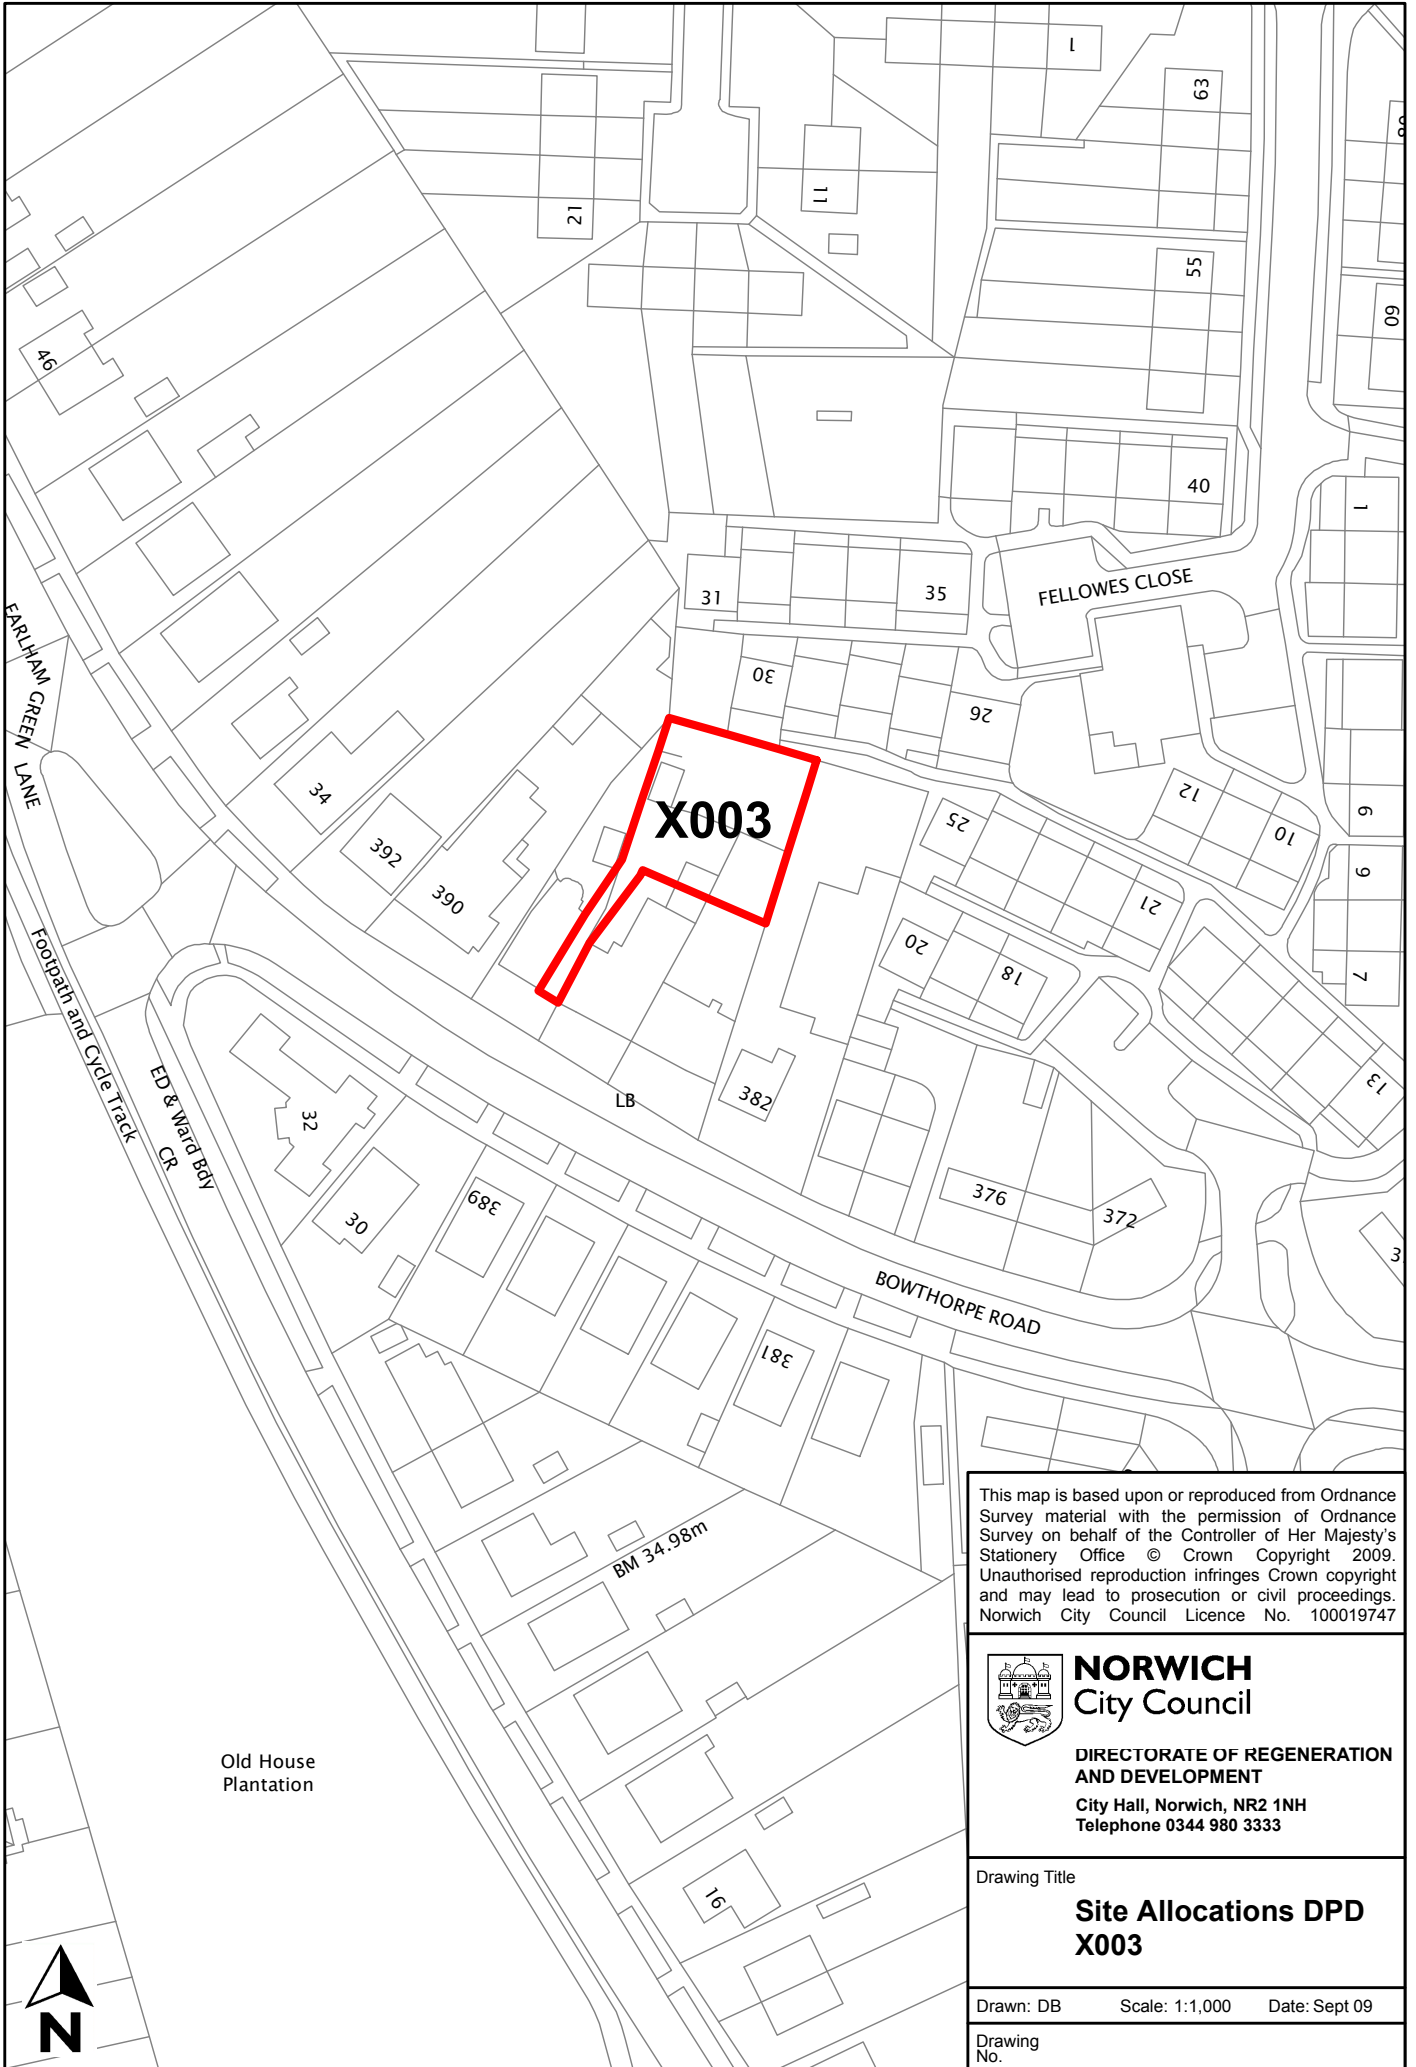

Site reference	X003
Site name/address	384, 386, 388 Bowthorpe Road
Site size	500 m ²
Suggested allocation	Housing
Existing use	Garden
Proposed by	Messrs P,S,L&T Waterfield
Reason for not carrying forward	This site is too small to allocate.

X003

This map is based upon or reproduced from Ordnance Survey material with the permission of Ordnance Survey on behalf of the Controller of Her Majesty's Stationary Office © Crown Copyright 2009. Unauthorised reproduction infringes Crown copyright and may lead to prosecution or civil proceedings. Norwich City Council Licence No. 100019747

Old House Plantation