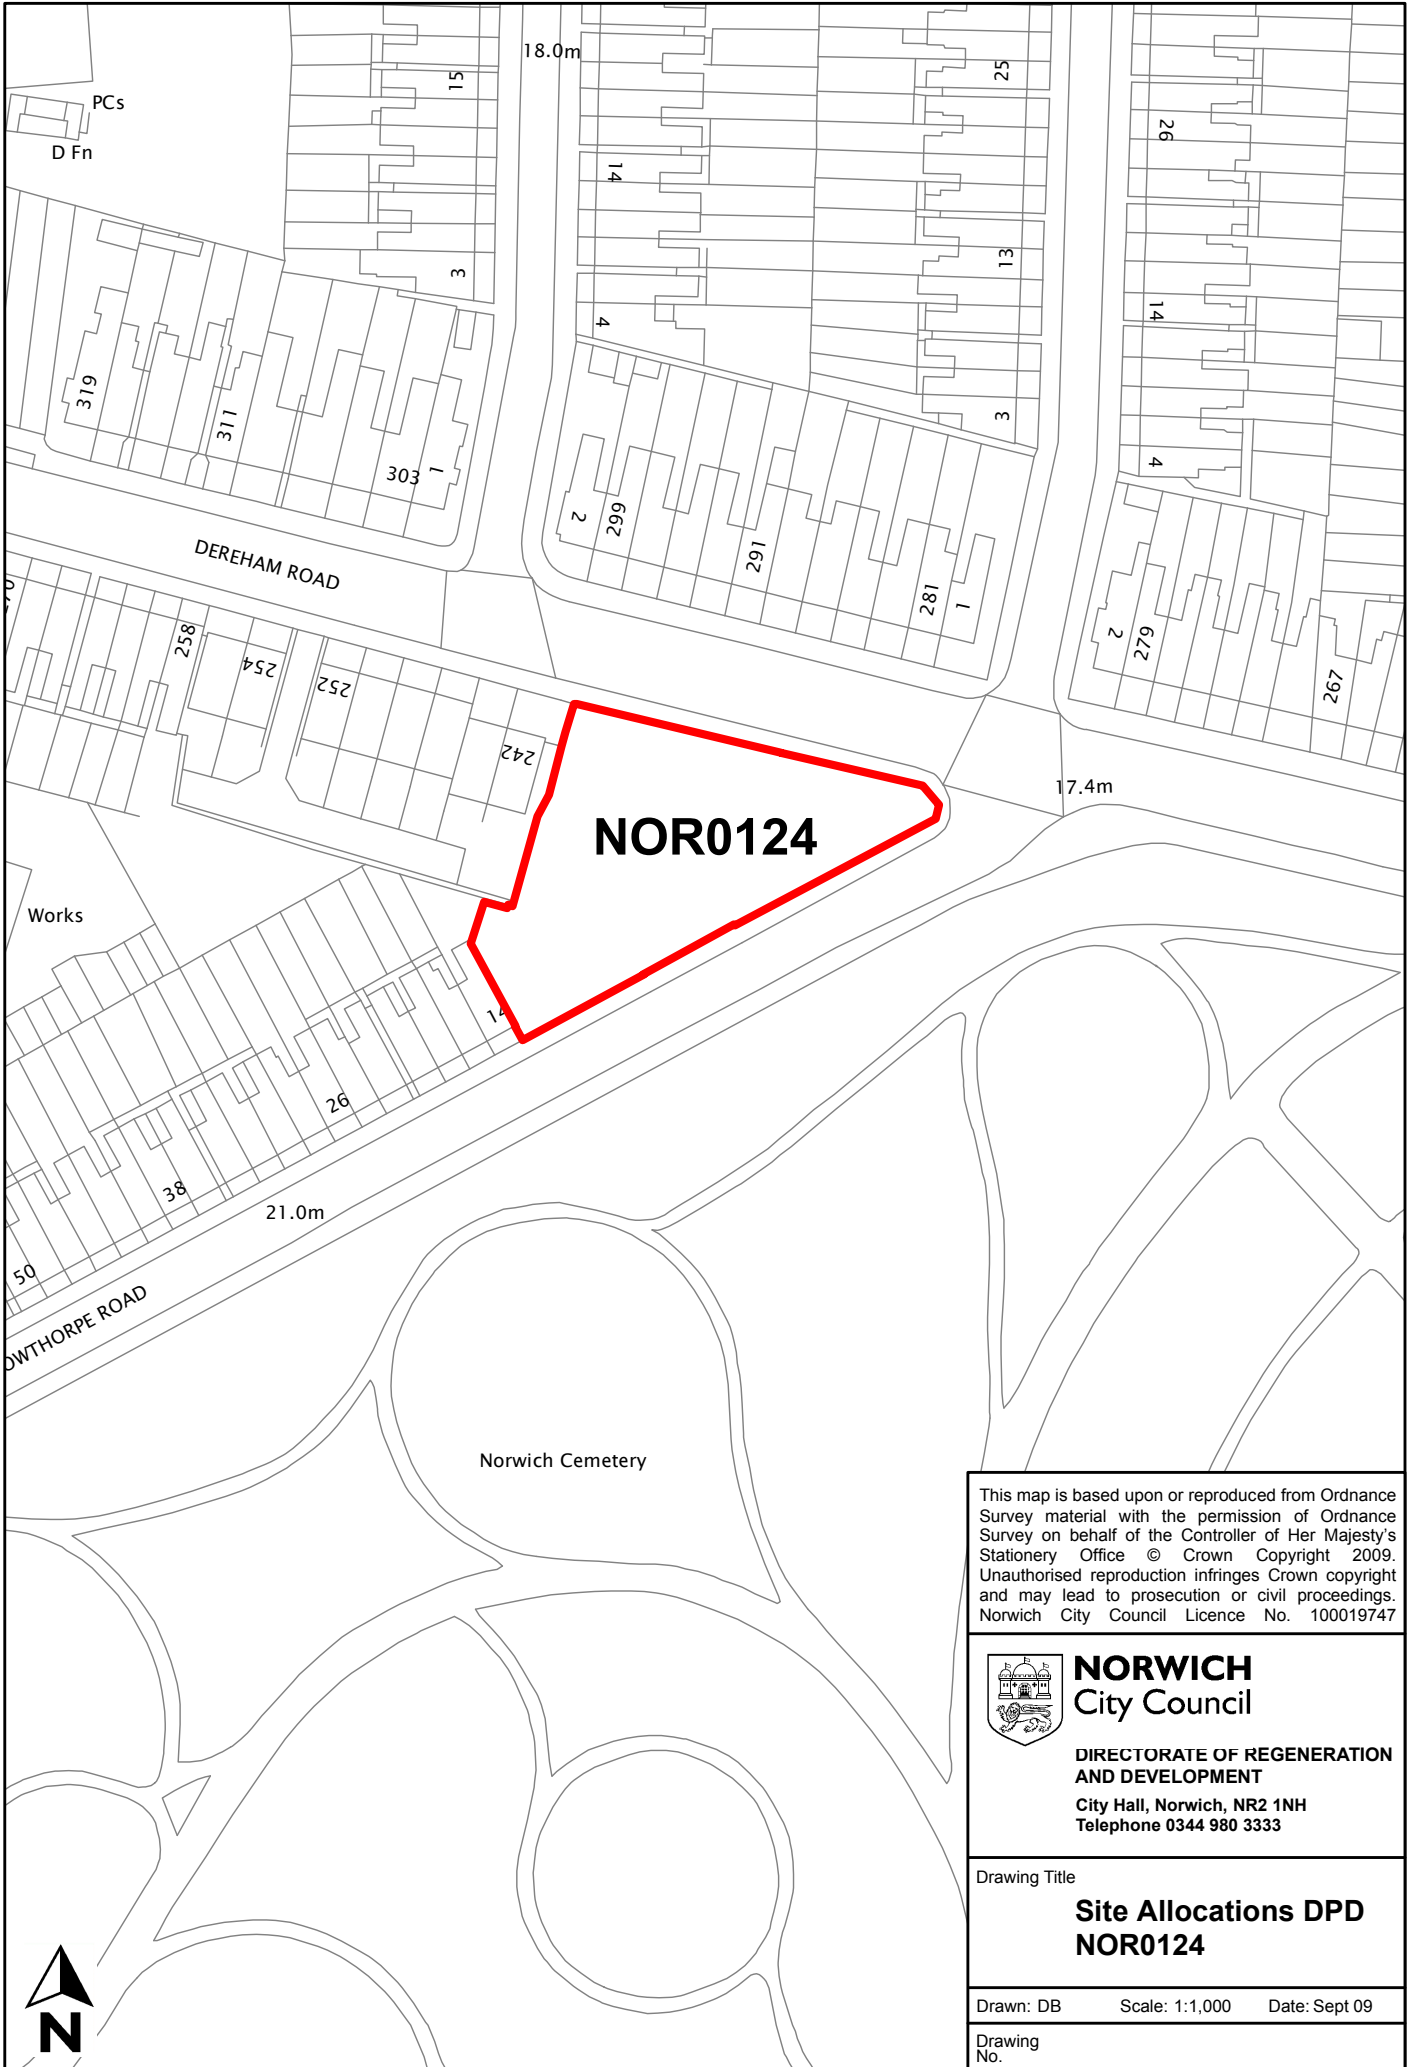

SHLAA reference	NOR0124
Site name/address	Site of former Earl of Leicester PH, 238a Dereham Road
Site size (Ha)	0.22
Potential allocation	Housing
Existing use	Vacant
Planning status	With planning permission

This map is based upon or reproduced from Ordnance Survey material with the permission of Ordnance Survey on behalf of the Controller of Her Majesty's Stationary Office © Crown Copyright 2009. Unauthorised reproduction infringes Crown copyright and may lead to prosecution or civil proceedings. Norwich City Council Licence No. 100019747