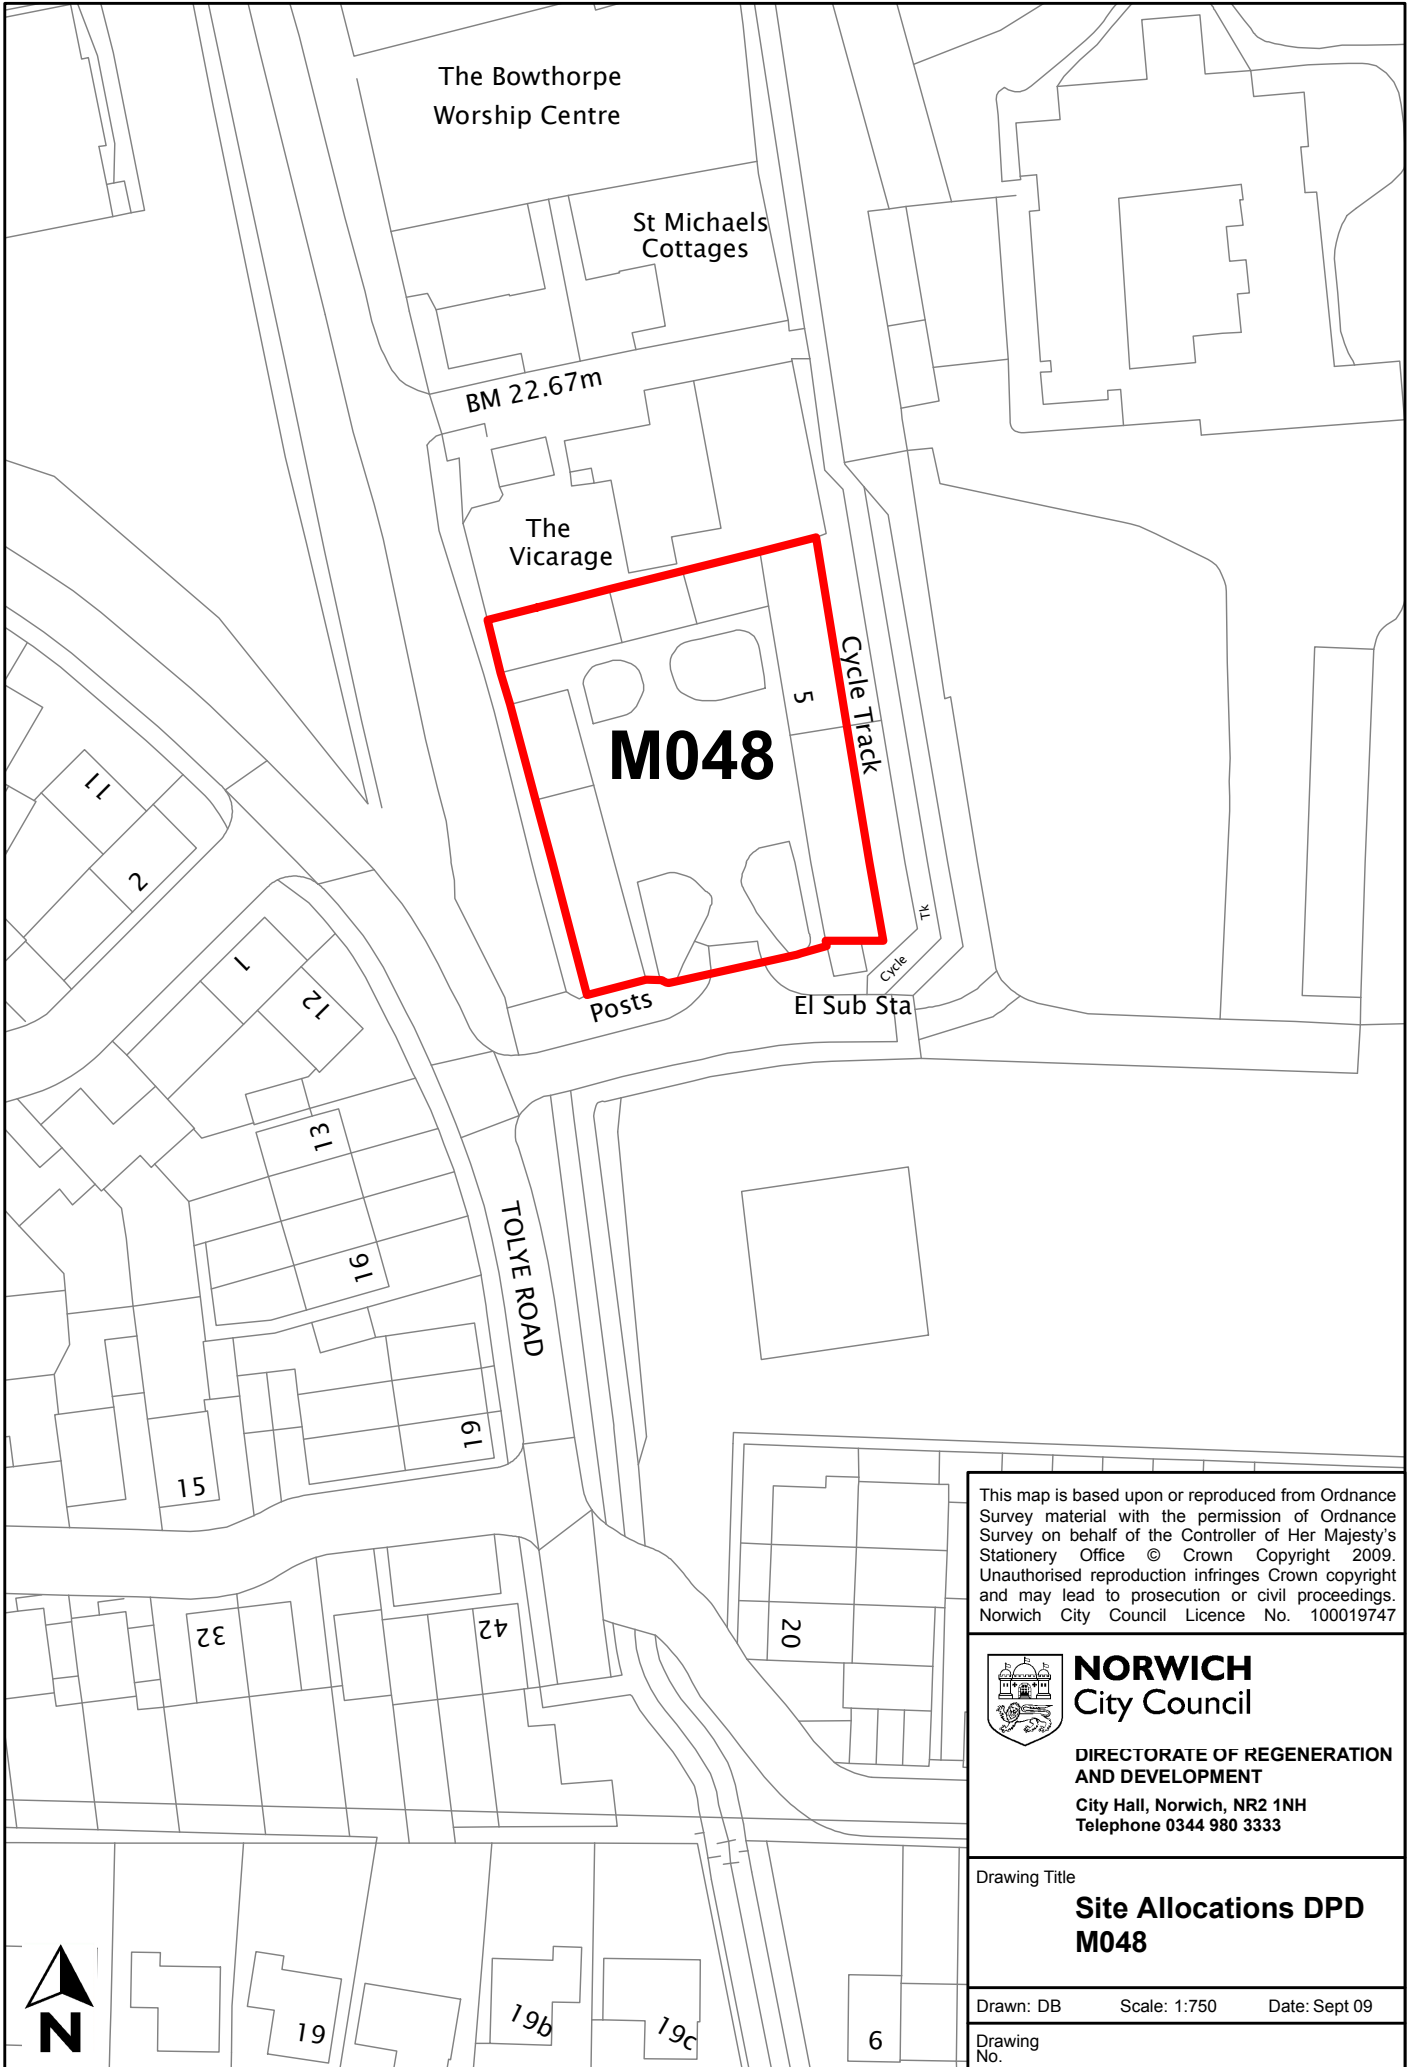

Site reference	M048
Site name/address	1-6b Craft Workshops Bowthorpe
Site size (ha)	0.13
Suggested allocation	Mixed use to include A5 and residential uses
Existing use	Light industrial / offices
Proposed by	Norwich City Council Property Service
Planning status	None

This map is based upon or reproduced from Ordnance Survey material with the permission of Ordnance Survey on behalf of the Controller of Her Majesty's Stationary Office © Crown Copyright 2009. Unauthorised reproduction infringes Crown copyright and may lead to prosecution or civil proceedings. Norwich City Council Licence No. 100019747