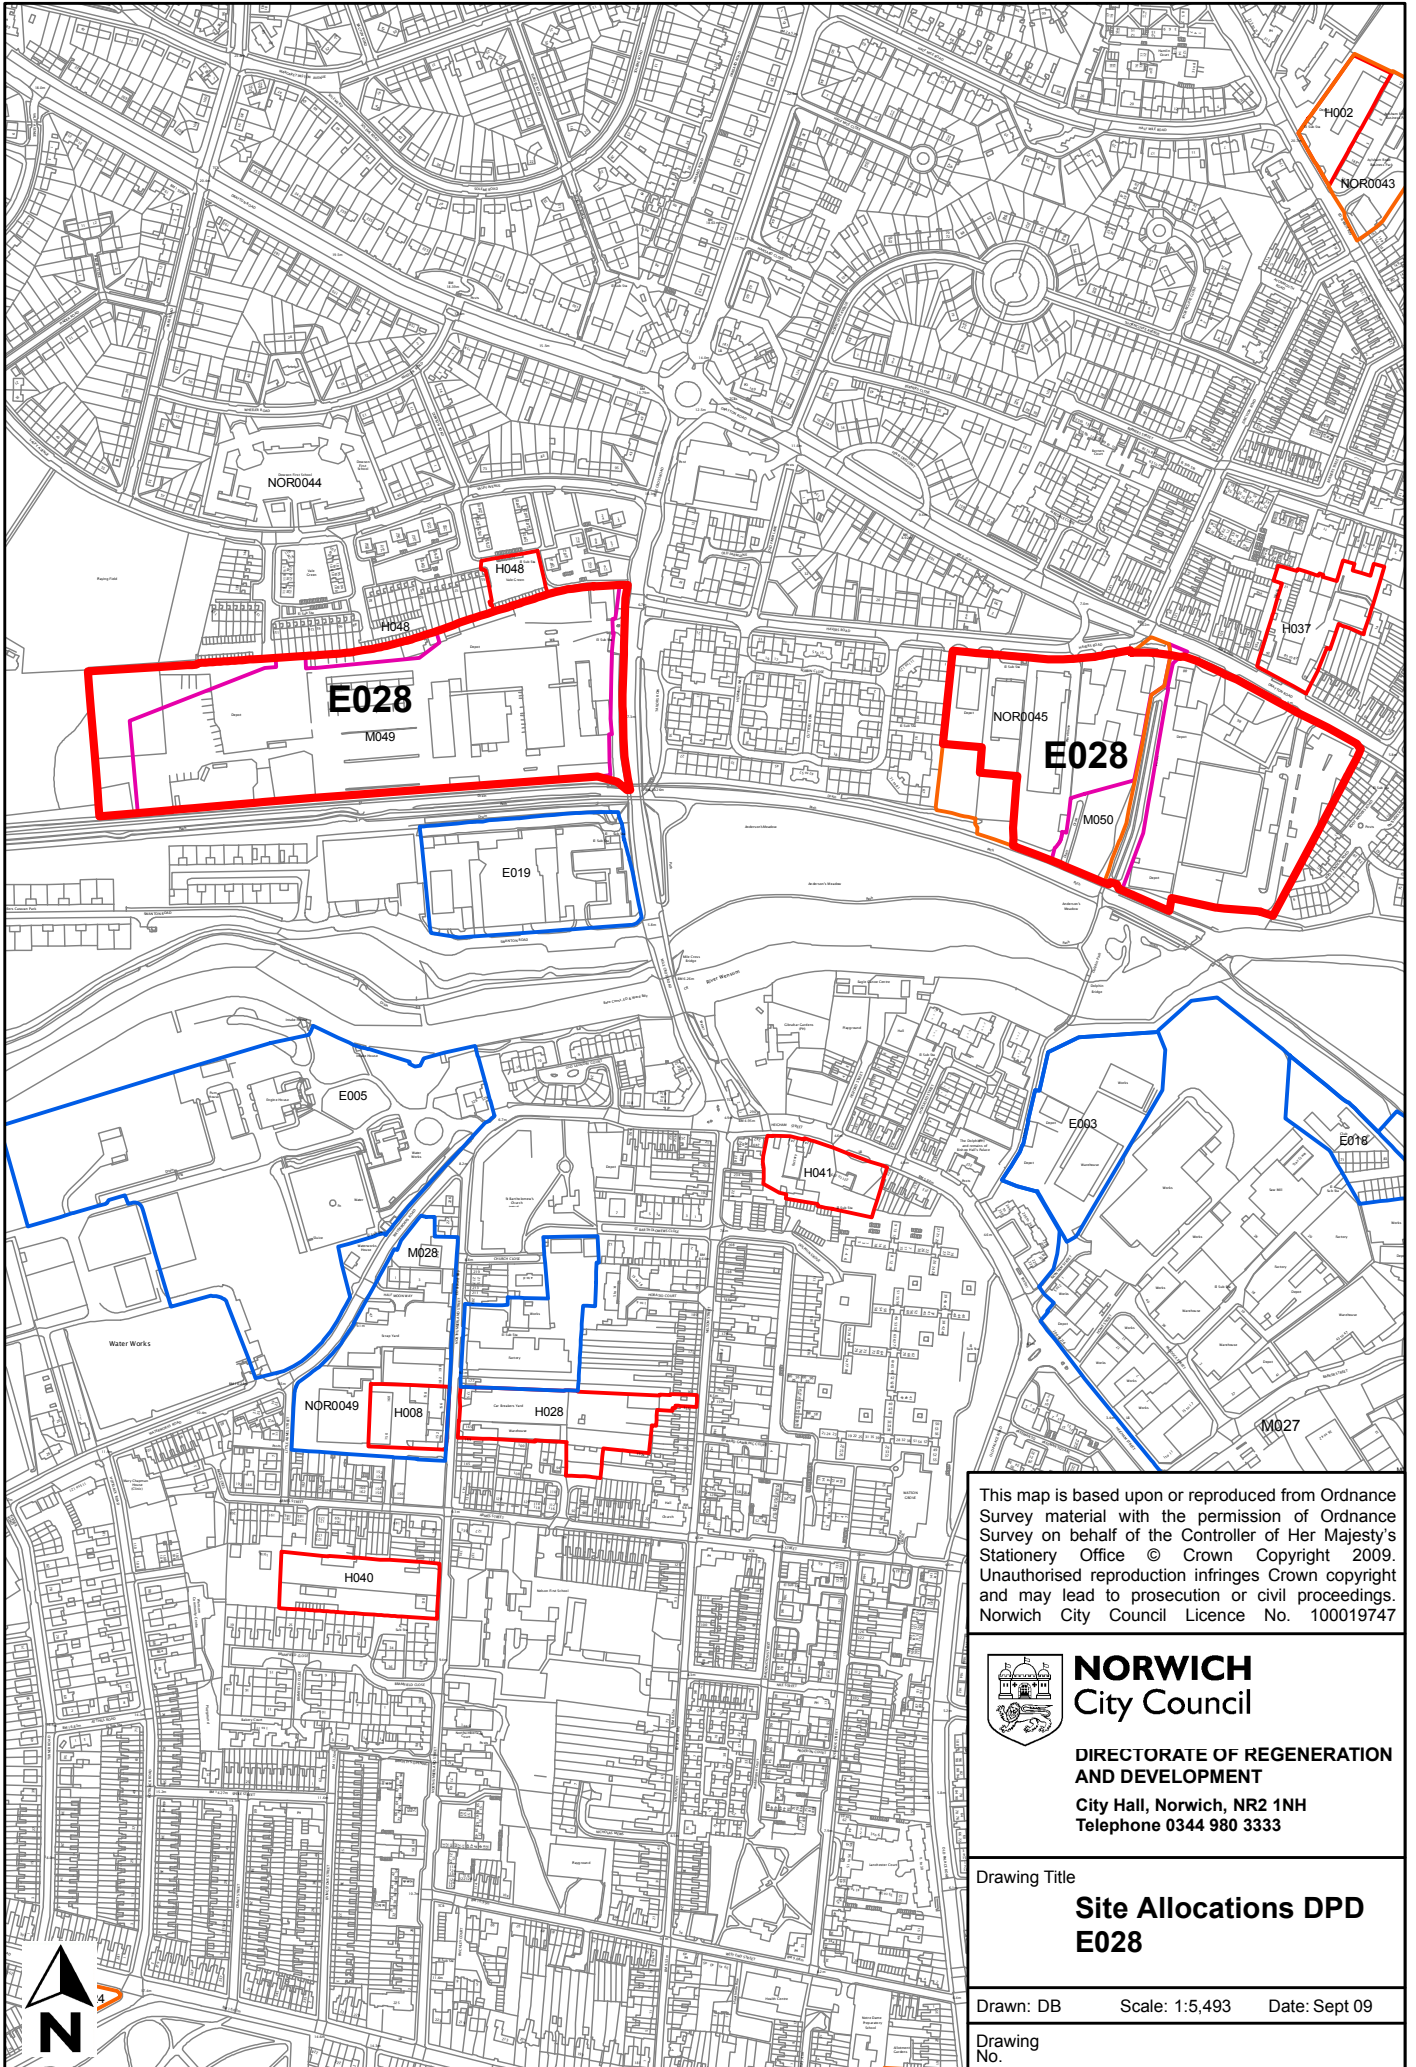

Site reference	E028
Site name/address	Drayton Road Estate and City Care site
Site size (ha)	5.9
Suggested allocation	Mixed use employment area
Existing use	Employment
Proposed by	Greater Norwich Employment Sites and Premises Study
Planning status	Local plan allocation EMP5.7

Have your say

Do you agree, disagree or suggest changes to the proposed use(s) or boundary of the site and why?

** At this stage, Norwich City Council is not committed to any proposals as presented in this document. The inclusion of a site in this document does not represent any decision by the Council (unless a planning permission has already been granted). This consultation is to allow the public to have their say before detailed assessments are carried out.*

This map is based upon or reproduced from Ordnance Survey material with the permission of Ordnance Survey on behalf of the Controller of Her Majesty's Stationary Office © Crown Copyright 2009. Unauthorised reproduction infringes Crown copyright and may lead to prosecution or civil proceedings. Norwich City Council Licence No. 100019747