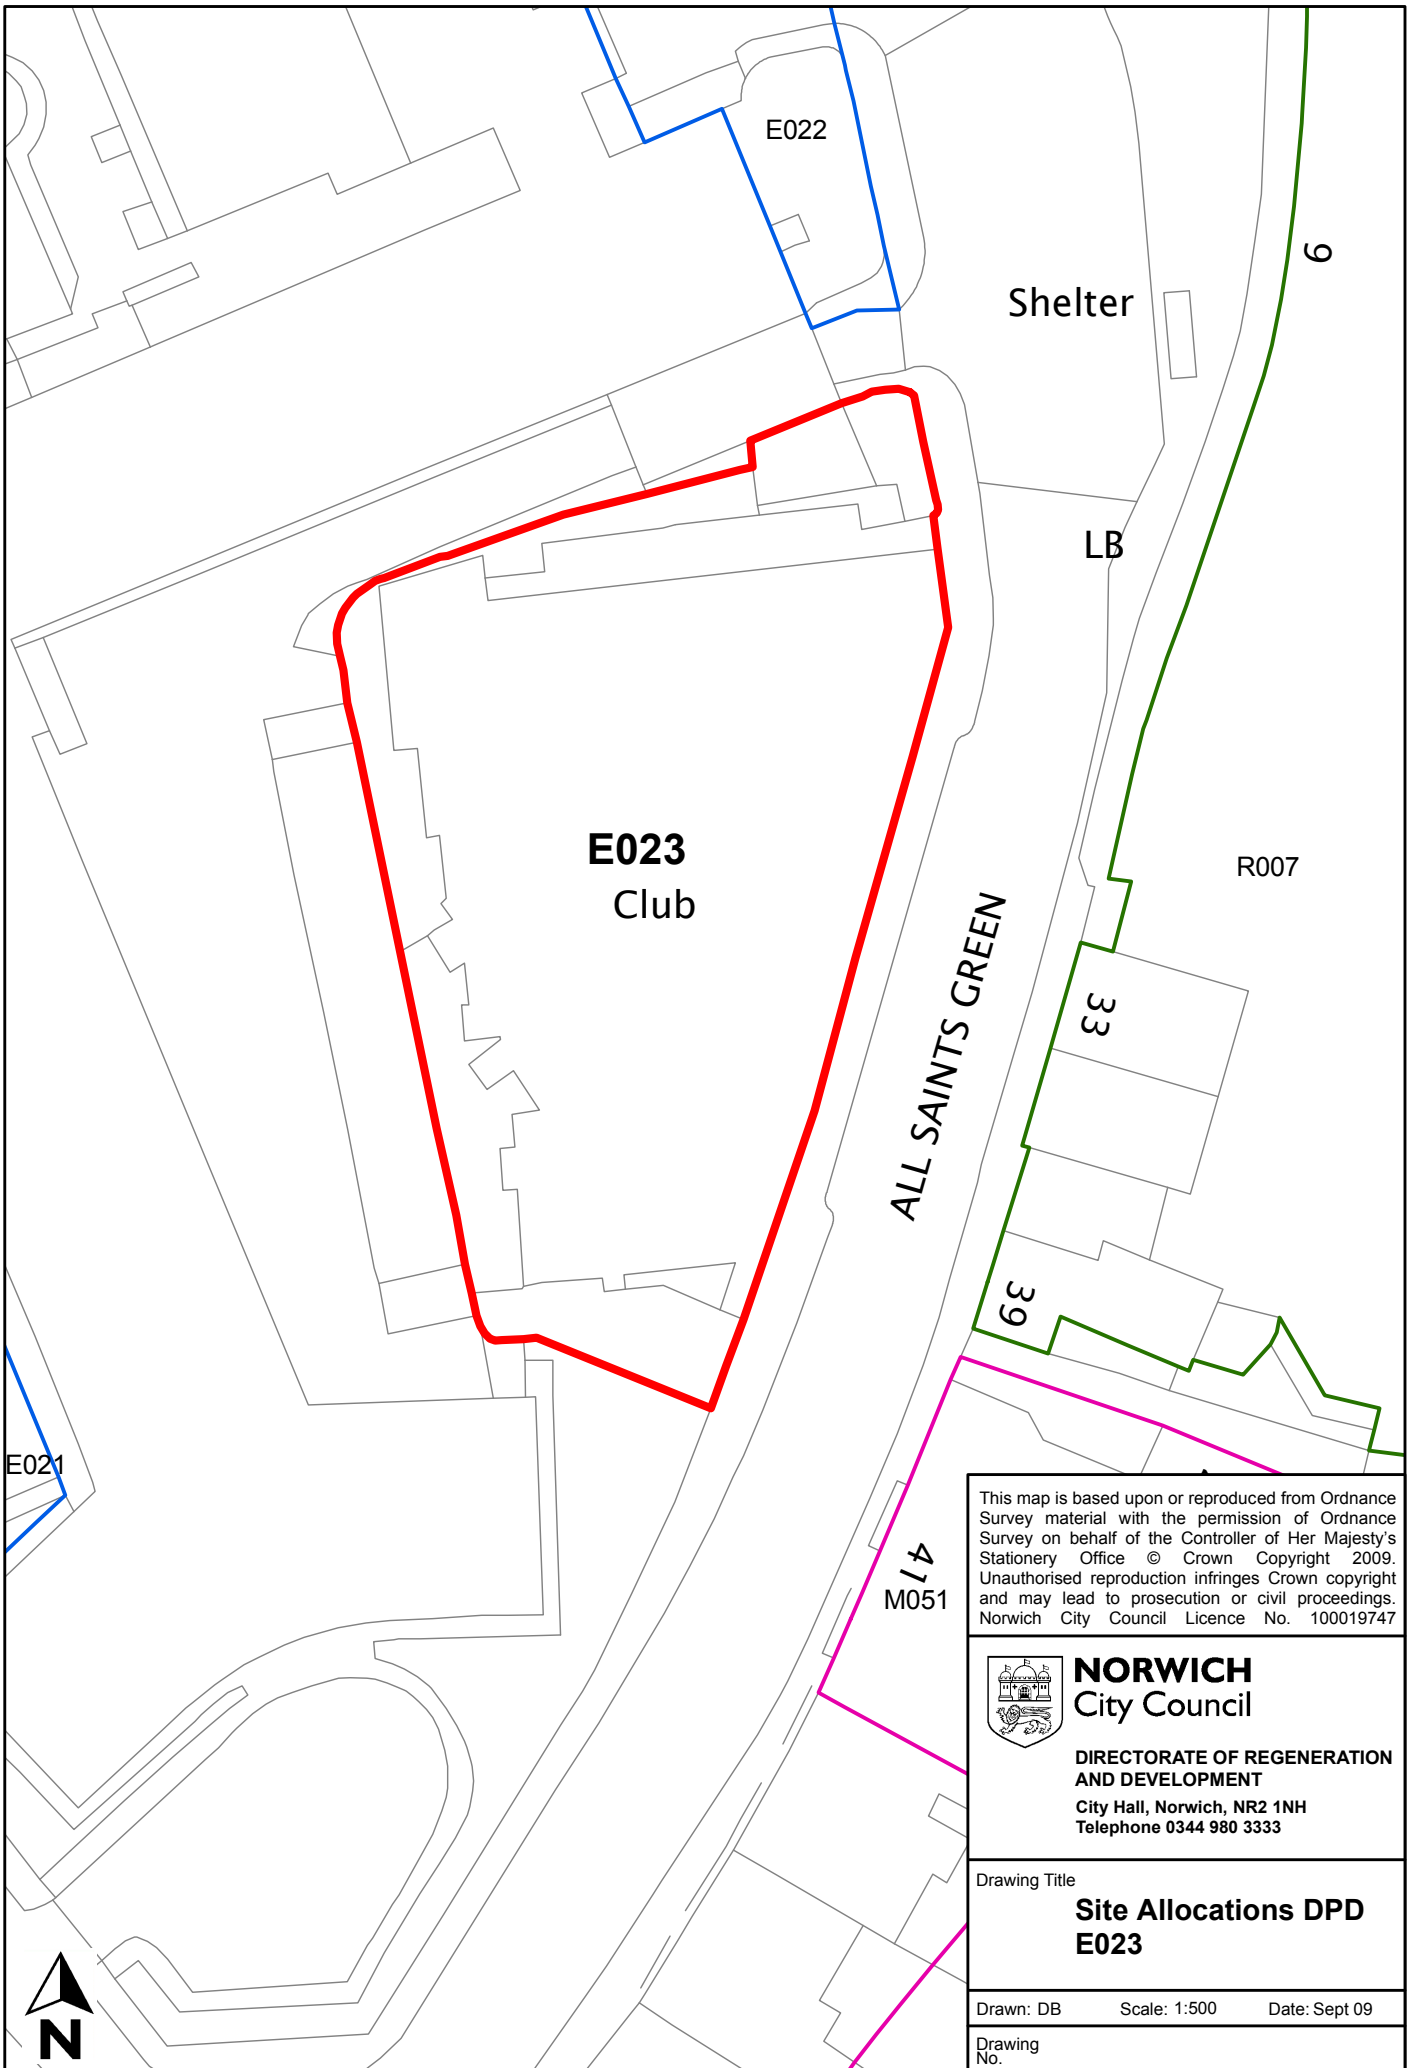

This map is based upon or reproduced from Ordnance Survey material with the permission of Ordnance Survey on behalf of the Controller of Her Majesty's Stationery Office © Crown Copyright 2009. Unauthorised reproduction infringes Crown copyright and may lead to prosecution or civil proceedings. Norwich City Council Licence No. 100019747

NORWICH
City Council
DIRECTORATE OF REGENERATION
AND DEVELOPMENT
City Hall, Norwich, NR2 1NH
Telephone 0344 980 3333

Drawing Title
**Site Allocations DPD
E023**

Drawn: DB   Scale: 1:500   Date: Sept 09

Drawing No.