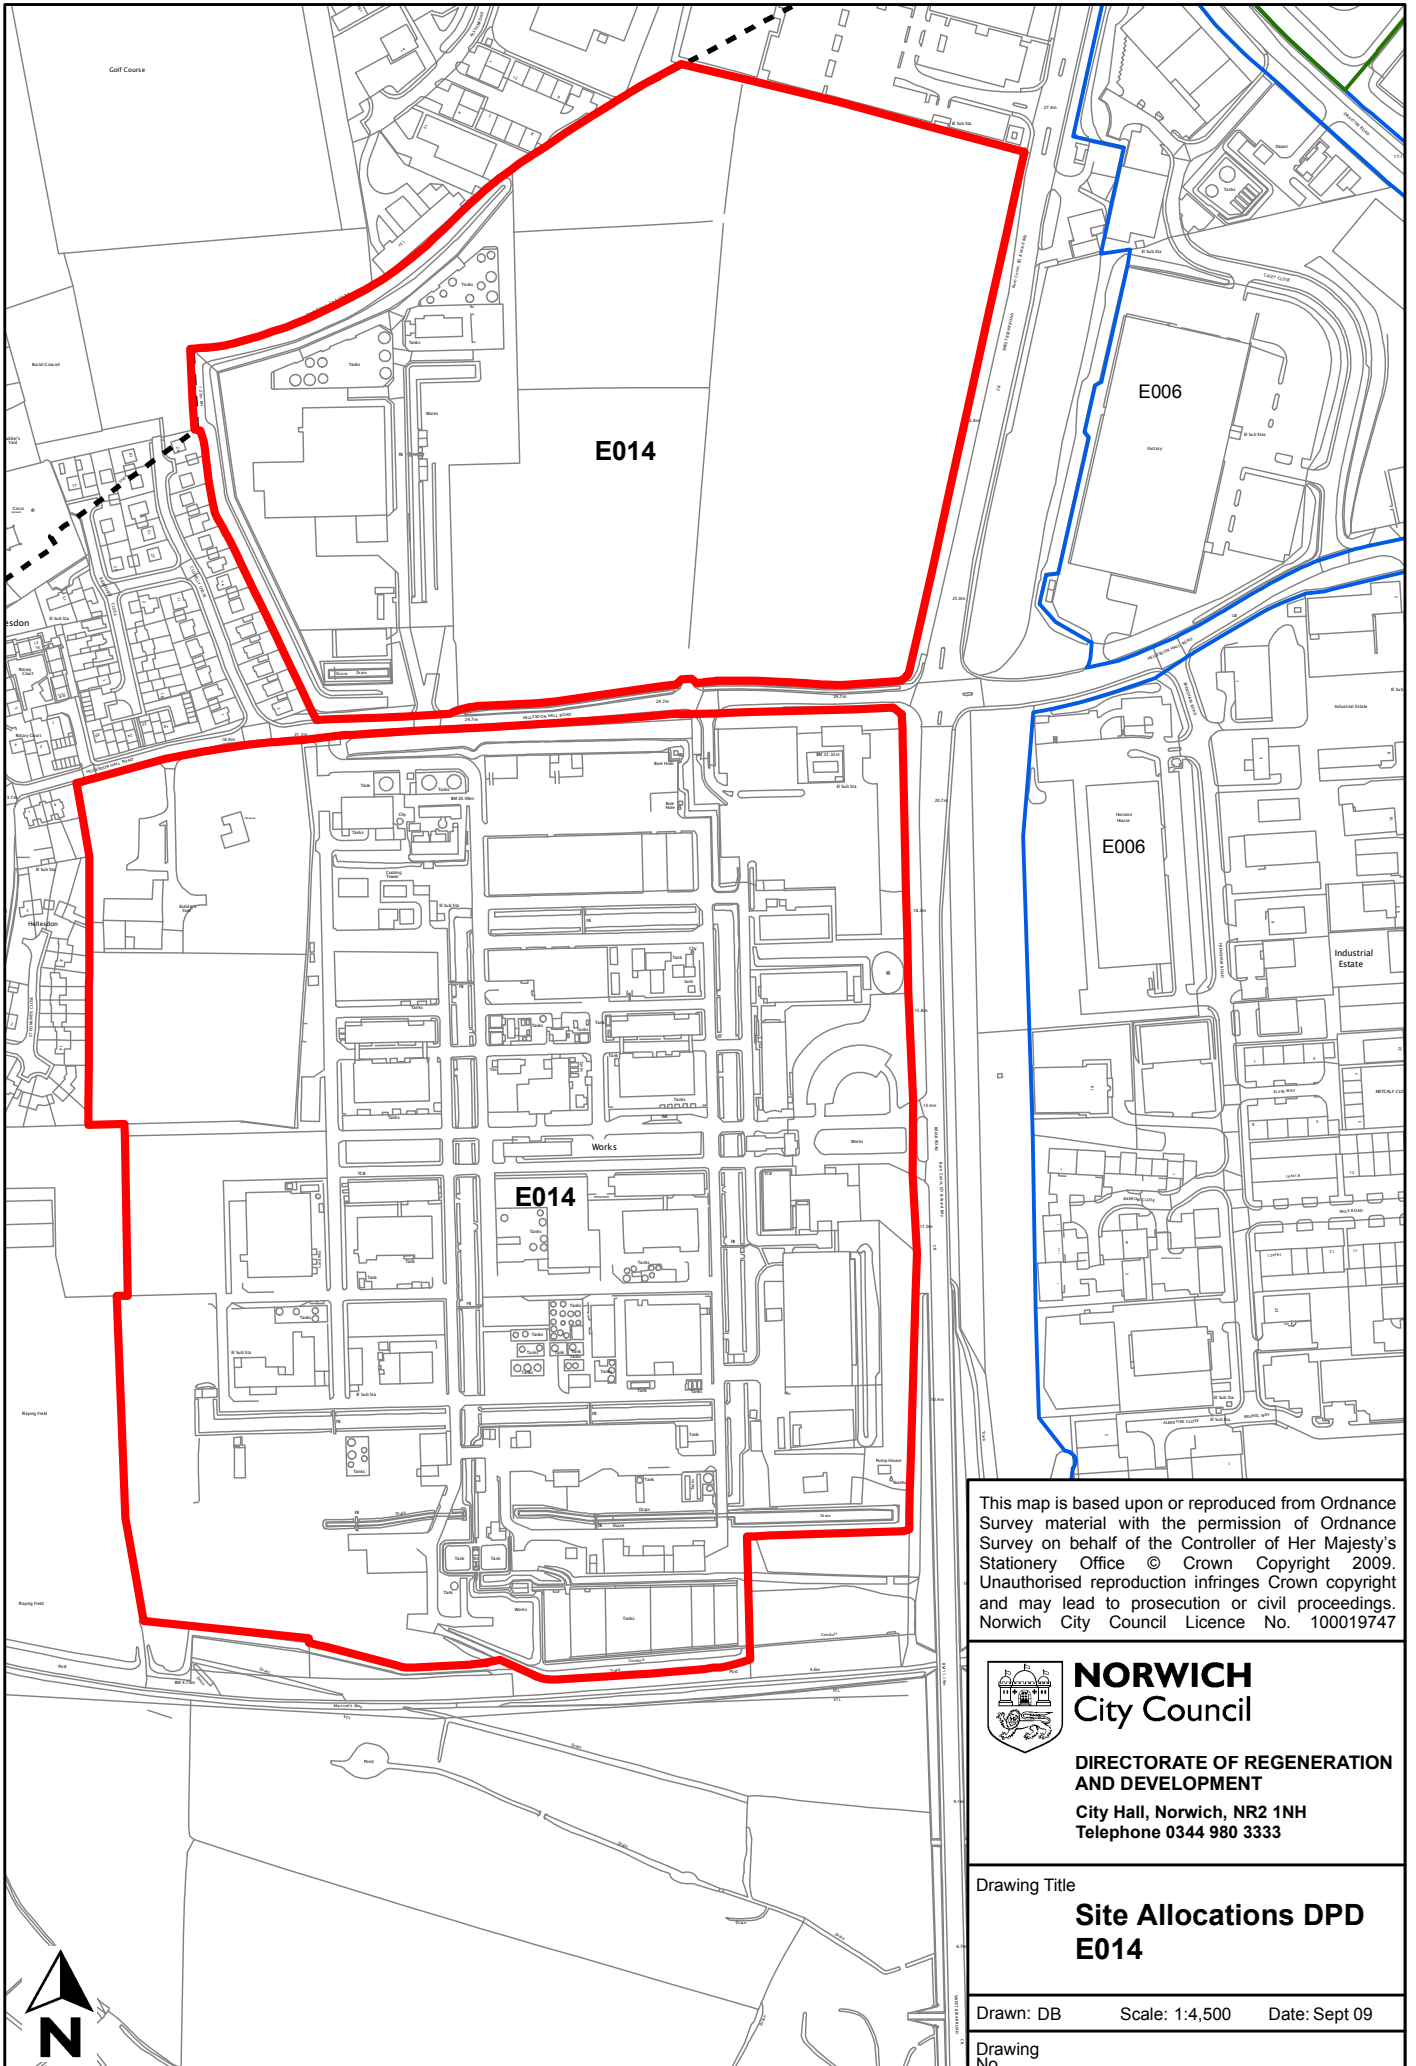

Site reference	E014
Site name/address	Bayer Crop Science (including current vacant land holdings)
Site size (ha)	24
Suggested allocation	Primary employment area
Existing use	Employment
Proposed by	Greater Norwich Employment Sites and Premises Study
Planning status	Local plan allocation EMP7.3

This map is based upon or reproduced from Ordnance Survey material with the permission of Ordnance Survey on behalf of the Controller of Her Majesty's Stationery Office © Crown Copyright 2009. Unauthorised reproduction infringes Crown copyright and may lead to prosecution or civil proceedings. Norwich City Council Licence No. 100019747

Drawing No.