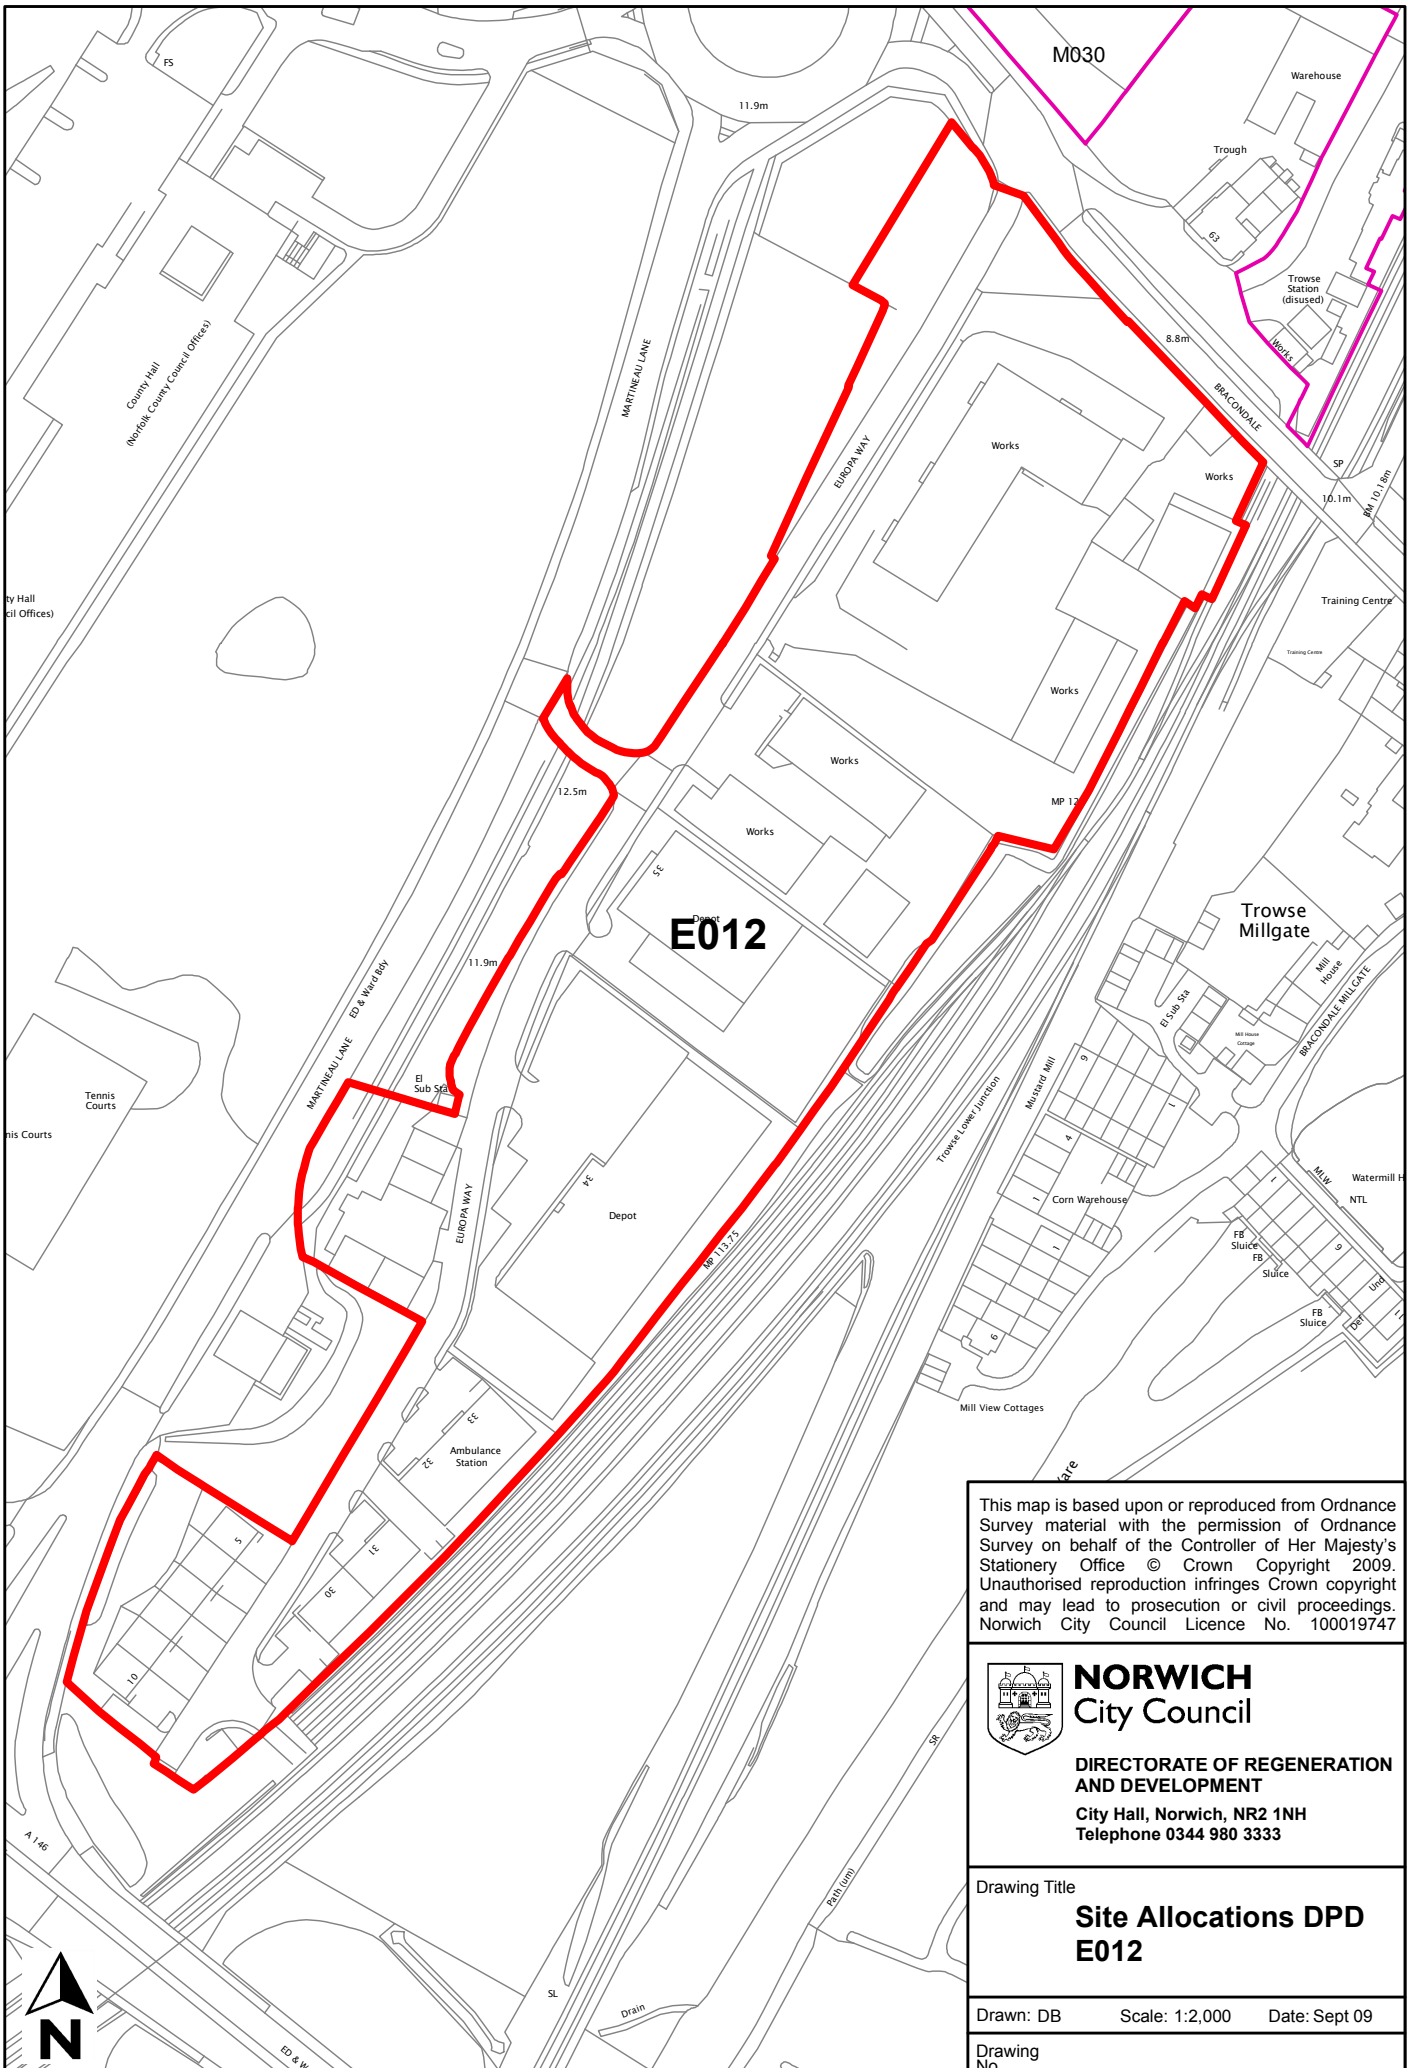

This map is based upon or reproduced from Ordnance Survey material with the permission of Ordnance Survey on behalf of the Controller of Her Majesty's Stationery Office © Crown Copyright 2009. Unauthorised reproduction infringes Crown copyright and may lead to prosecution or civil proceedings. Norwich City Council Licence No. 100019747

NORWICH
City Council
DIRECTORATE OF REGENERATION
AND DEVELOPMENT
City Hall, Norwich, NR2 1NH
Telephone 0344 980 3333

Drawing Title
**Site Allocations DPD
E012**

Drawn: DB   Scale: 1:2,000   Date: Sept 09

Drawing No.