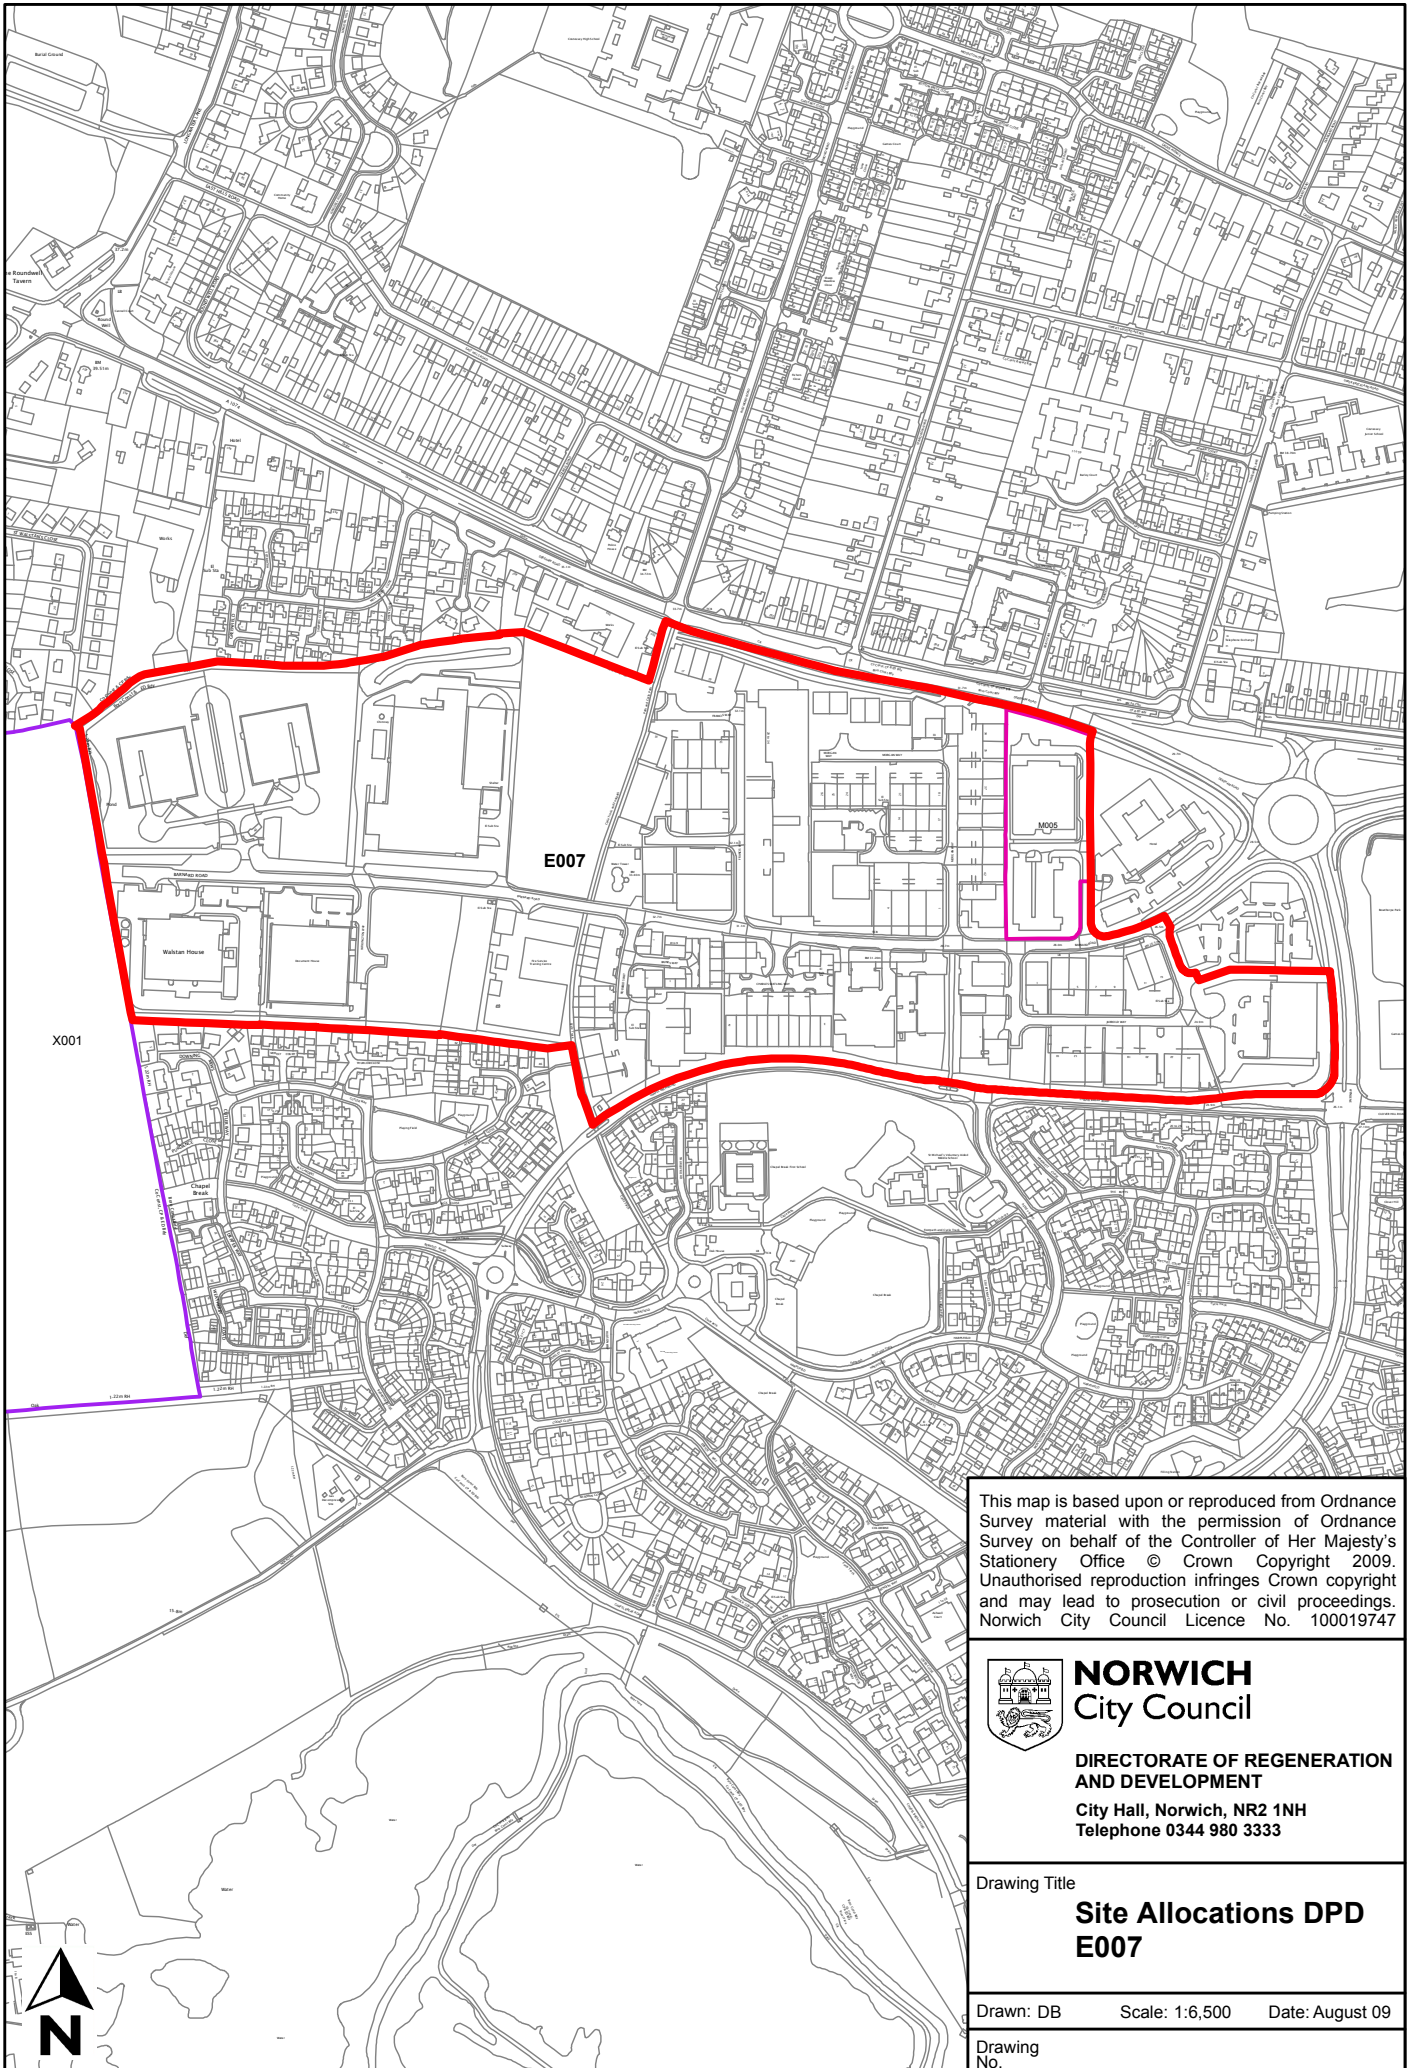

Site reference	E007
Site name/address	Bowthorpe Employment area
Site size (ha)	32
Suggested allocation	Primary Employment area
Existing use	Employment
Proposed by	Greater Norwich Employment Sites and Premises Study
Planning status	Local plan allocation EMP4.2

This map is based upon or reproduced from Ordnance Survey material with the permission of Ordnance Survey on behalf of the Controller of Her Majesty's Stationery Office © Crown Copyright 2009. Unauthorised reproduction infringes Crown copyright and may lead to prosecution or civil proceedings. Norwich City Council Licence No. 100019747

Drawing
No.