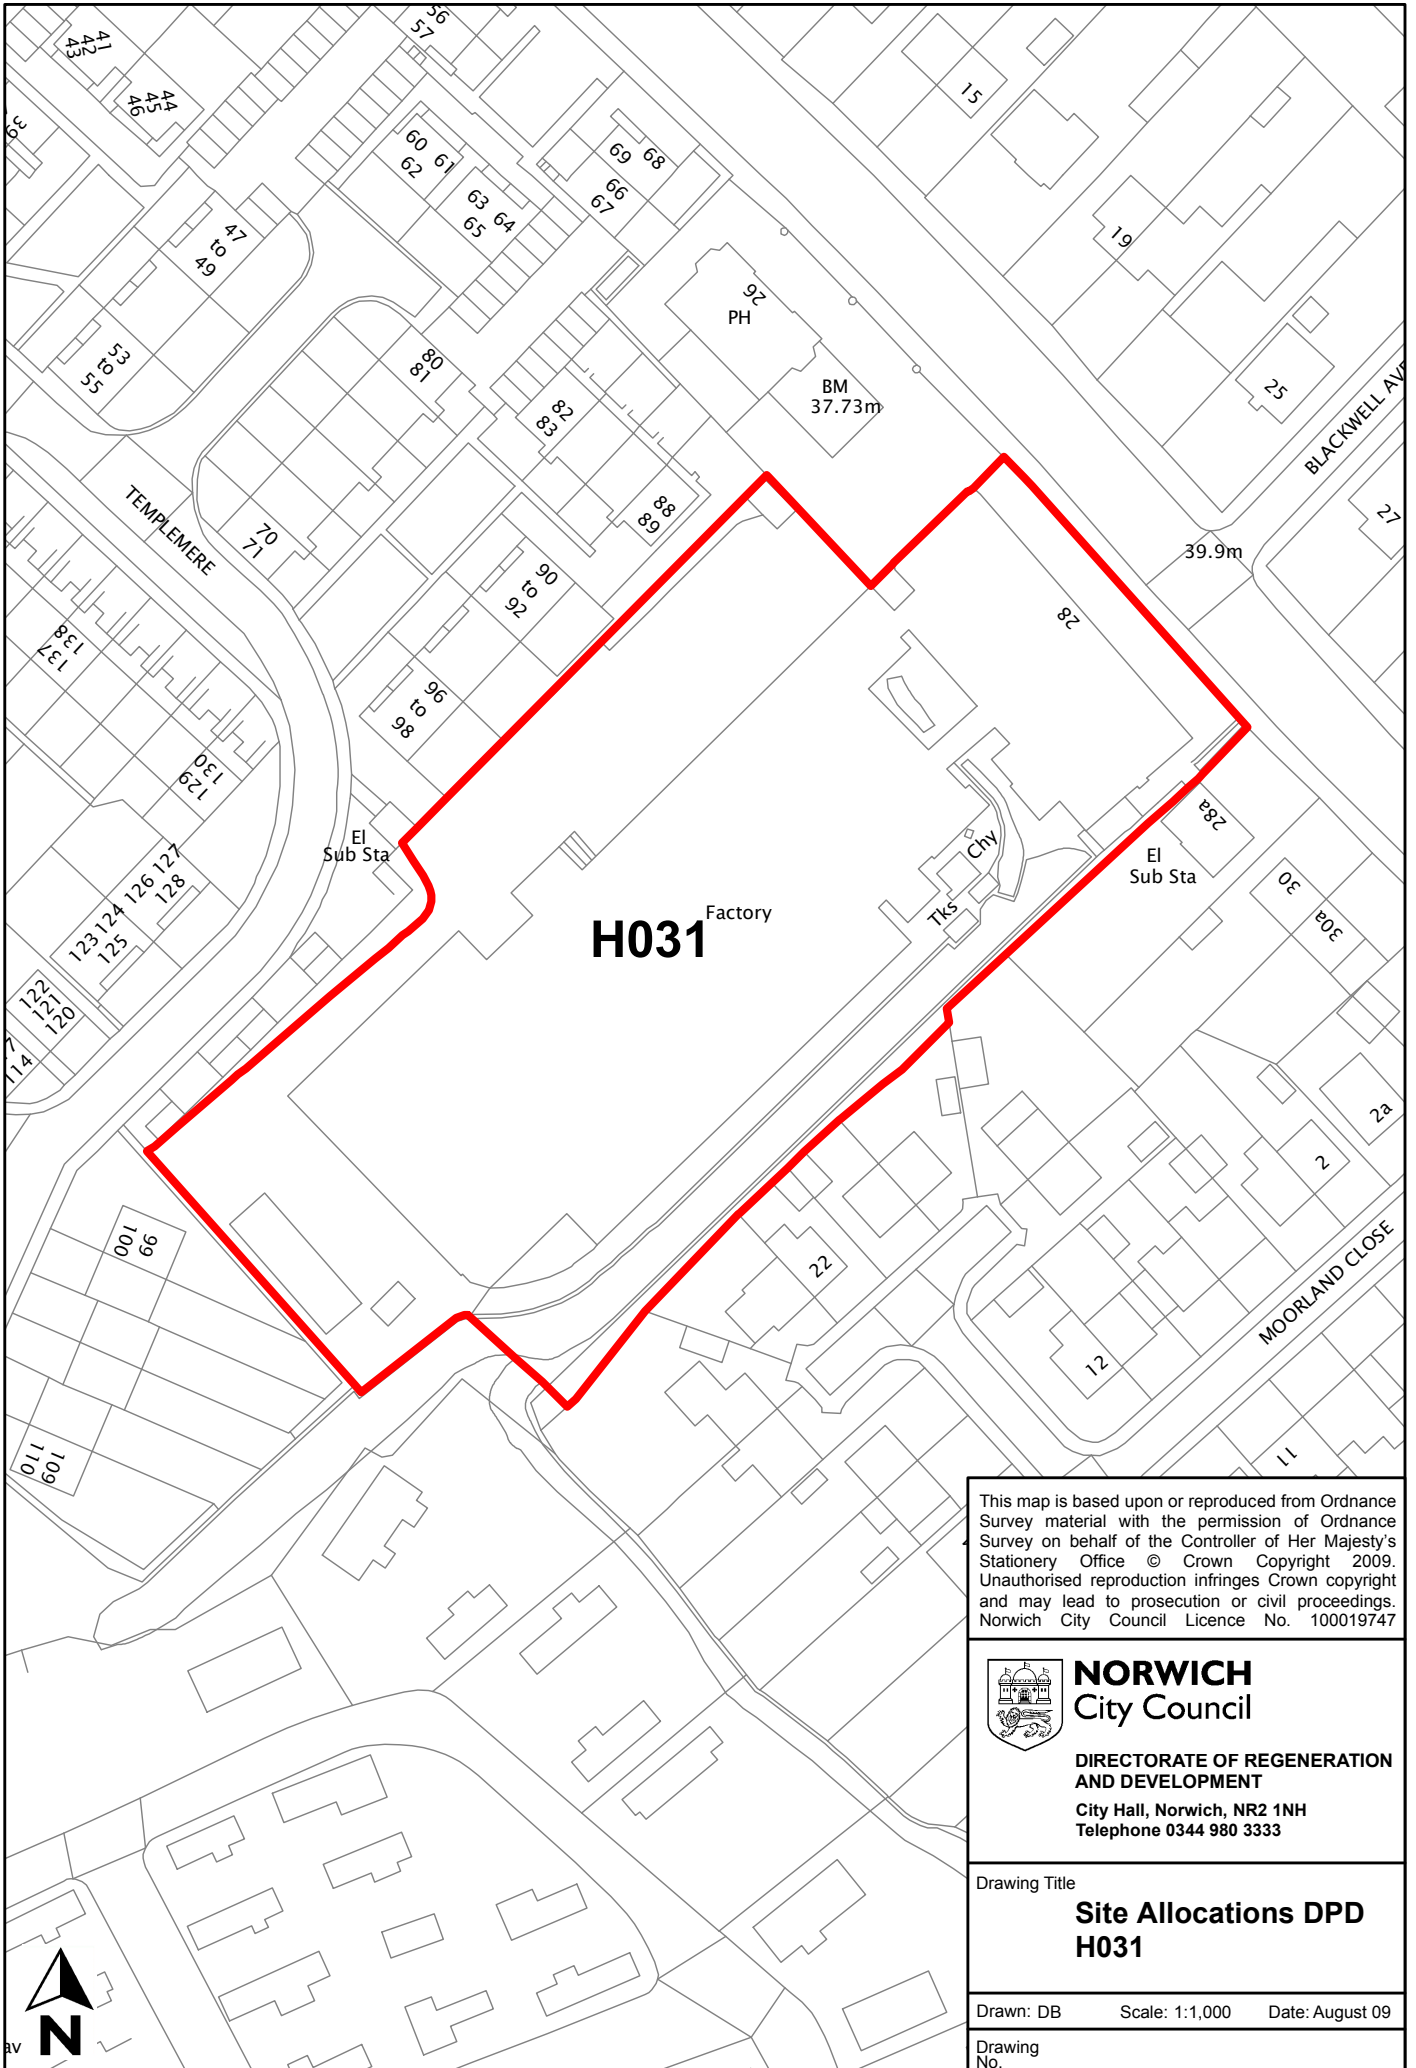

<b>Site reference</b>	<b>H031</b>
<b>Site name/address</b>	Start Rite Factory Site, Mousehold Lane
<b>Site size (Ha)</b>	0.87
<b>Suggested allocation</b>	Housing
<b>Existing use</b>	Vacant, demolished factory.
<b>Proposed by</b>	Local plan allocation <b>HOU12 B52</b>
<b>Planning status</b>	Allocation only

This map is based upon or reproduced from Ordnance Survey material with the permission of Ordnance Survey on behalf of the Controller of Her Majesty's Stationery Office © Crown Copyright 2009. Unauthorised reproduction infringes Crown copyright and may lead to prosecution or civil proceedings. Norwich City Council Licence No. 100019747

Drawing No.