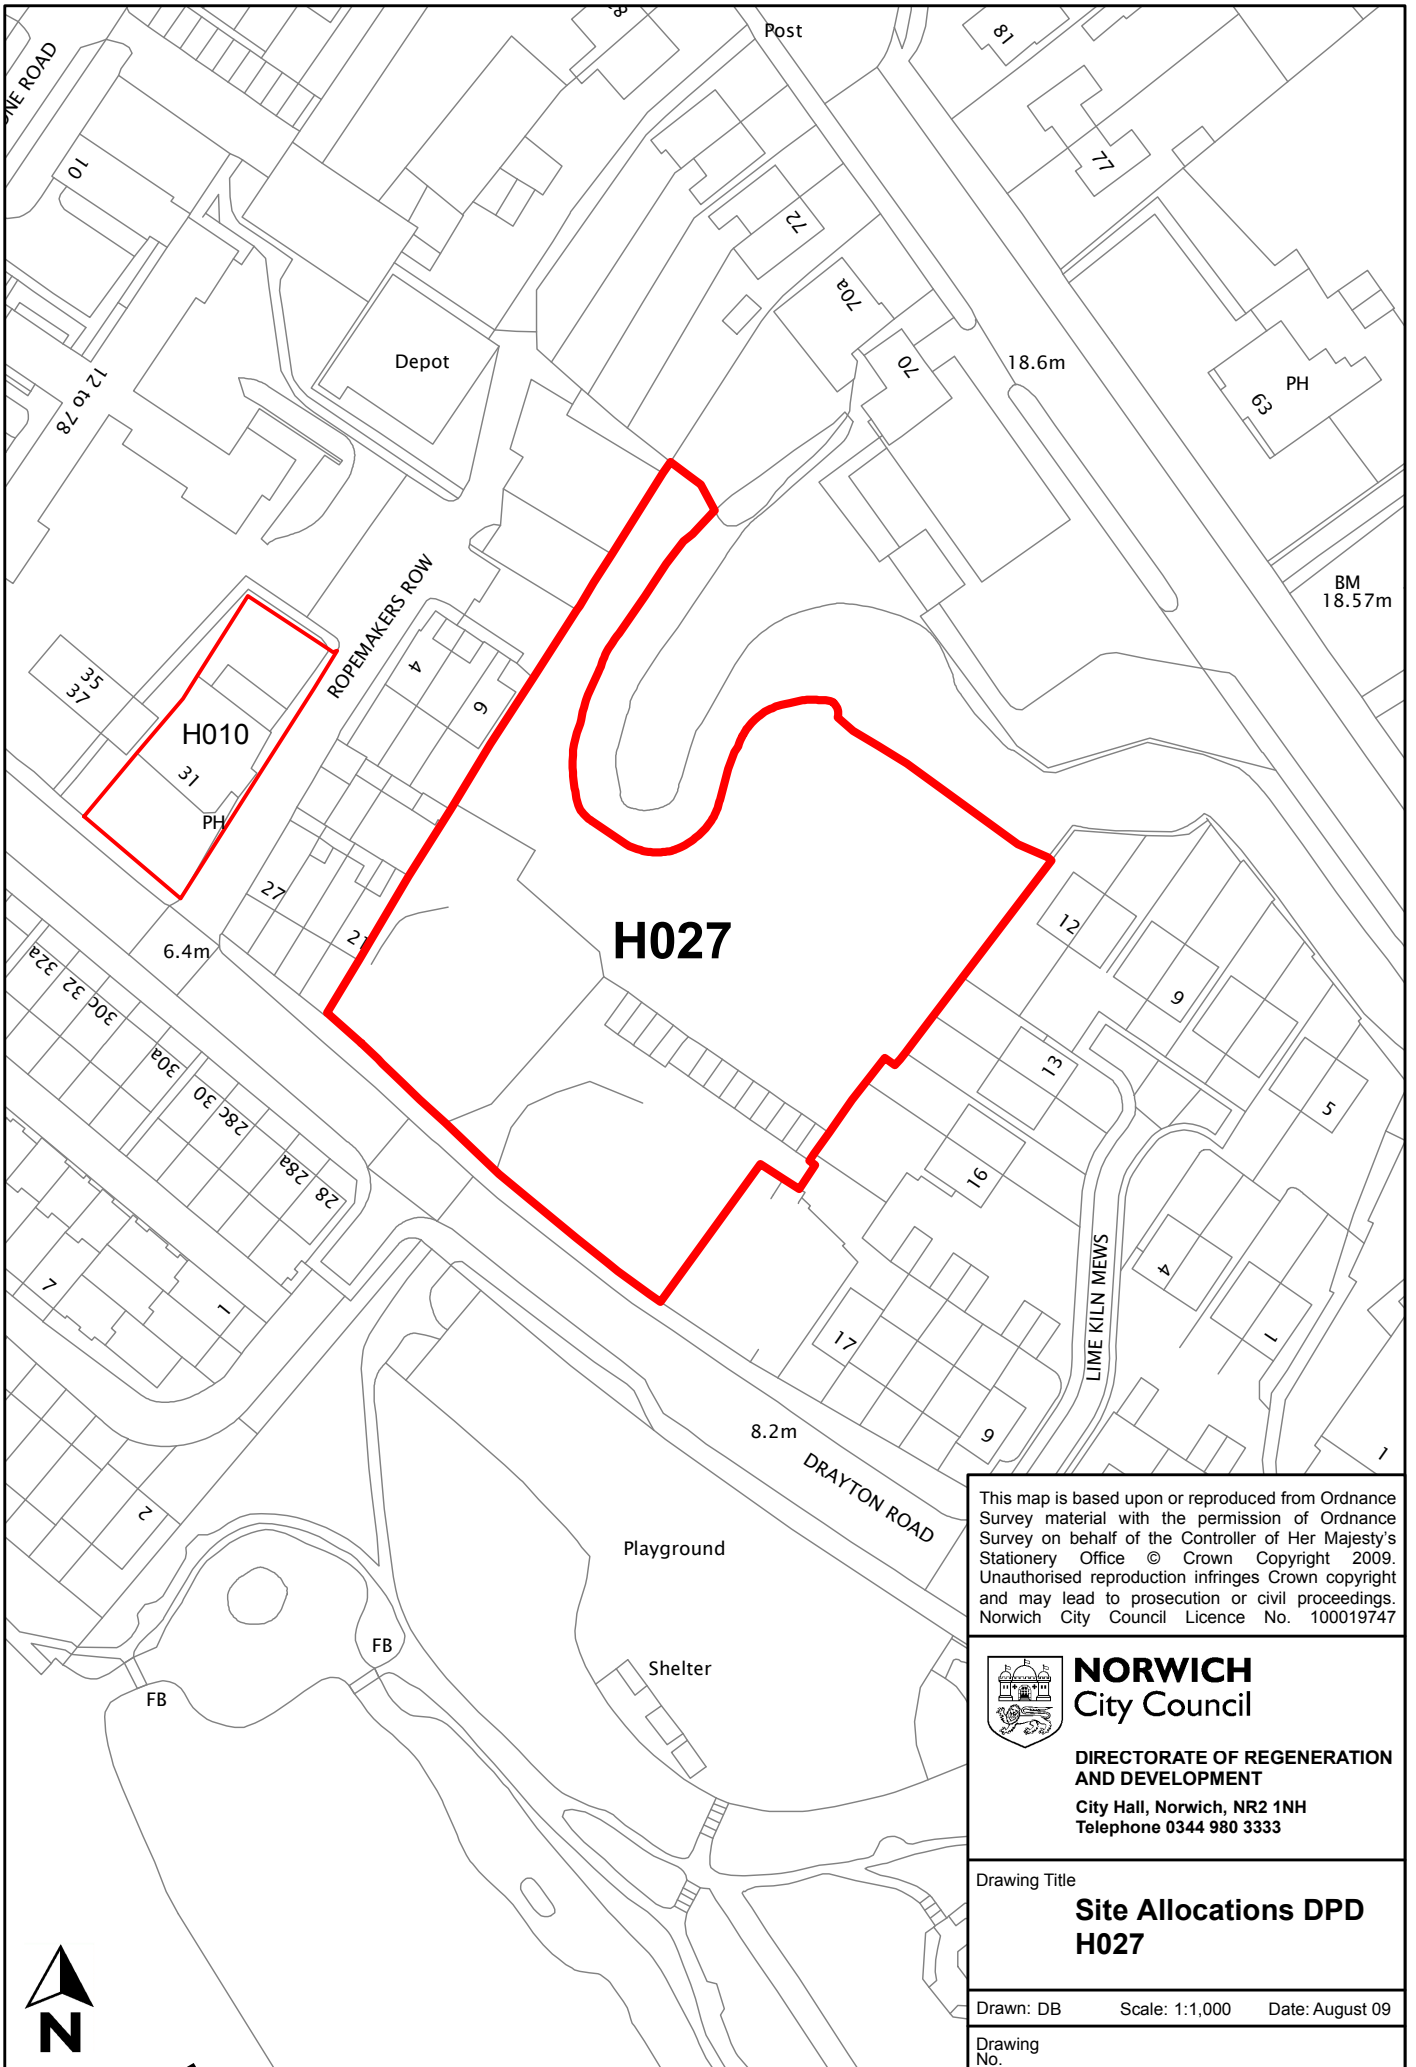

Site reference	H027
Site name/address	Land adjoining Lime Kiln Mews, Drayton Road
Site size (Ha)	0.44
Suggested allocation	Housing
Existing use	Vacant brownfield land
Proposed by	Local plan allocation HOU12 B3
Planning status	Site with permission

This map is based upon or reproduced from Ordnance Survey material with the permission of Ordnance Survey on behalf of the Controller of Her Majesty's Stationery Office © Crown Copyright 2009. Unauthorised reproduction infringes Crown copyright and may lead to prosecution or civil proceedings. Norwich City Council Licence No. 100019747