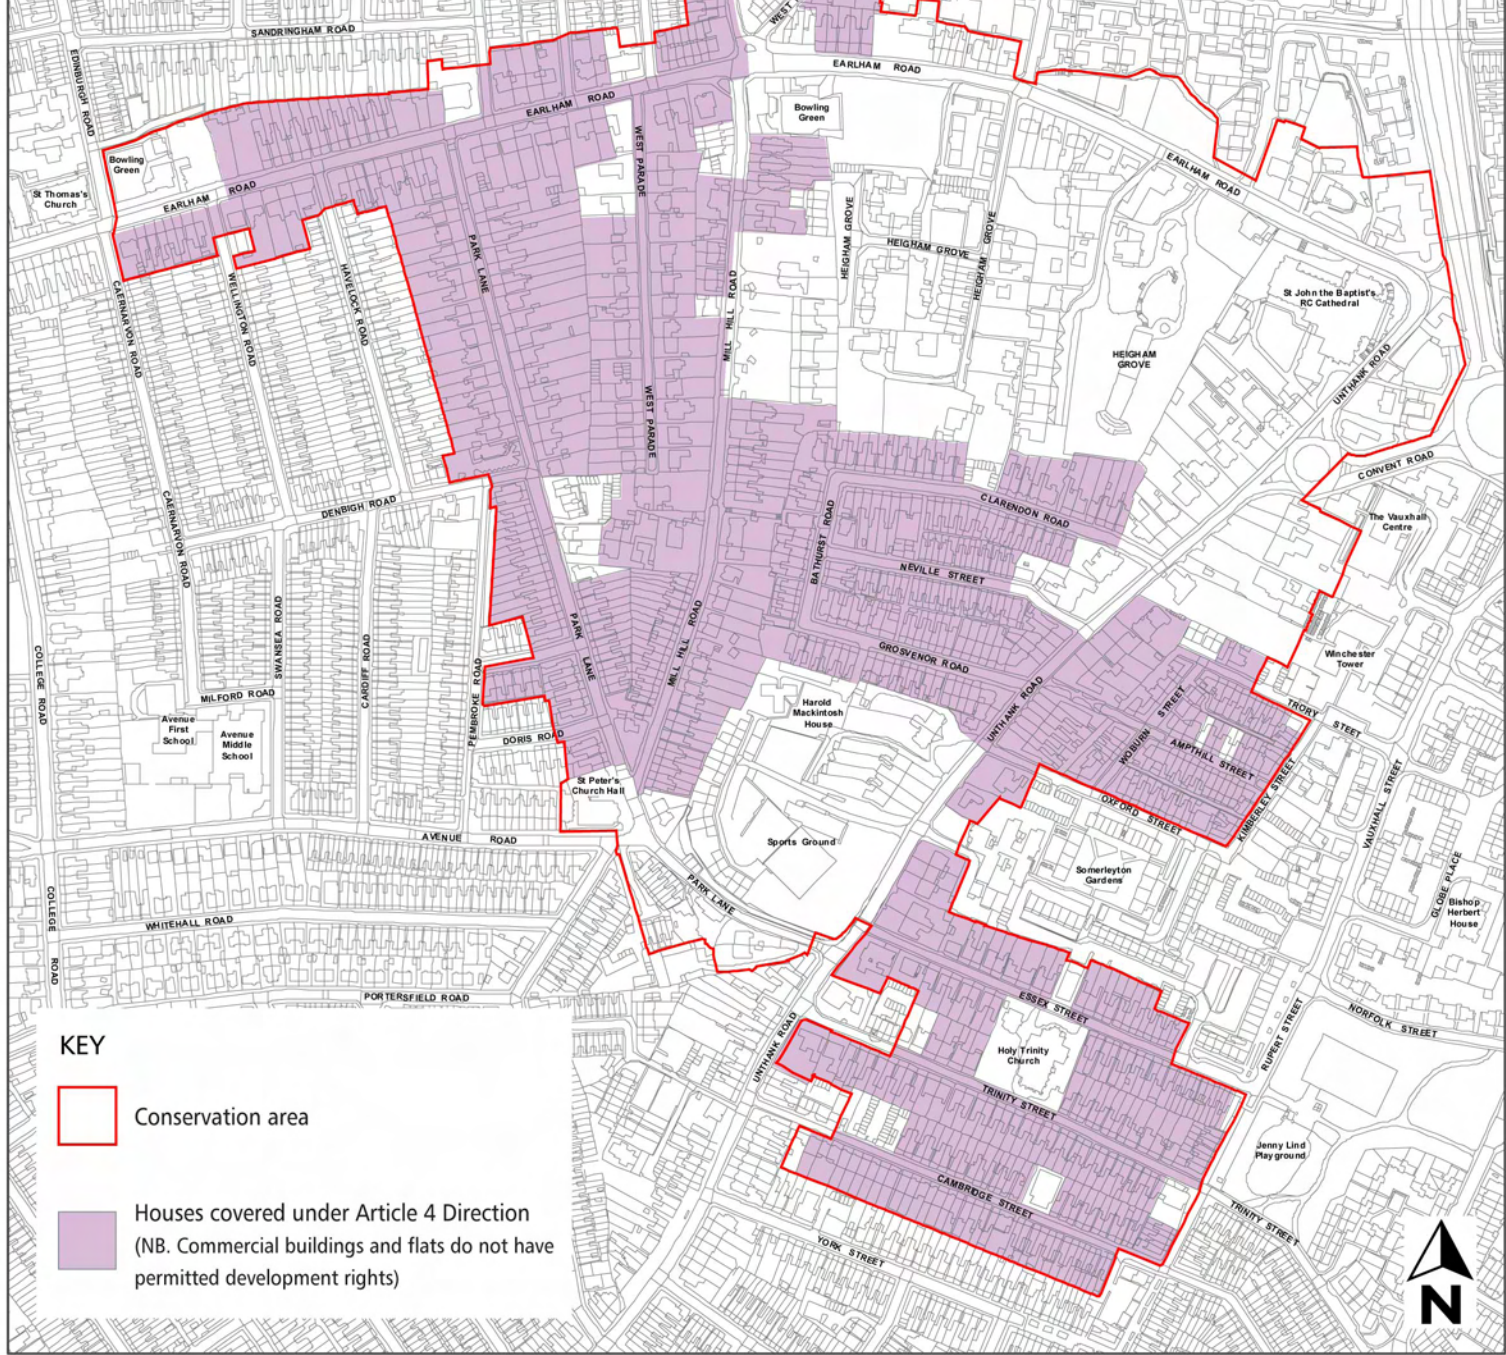

Conservation Areas in Norwich

- 1 City Centre
- 2 Bracondale
- 3 Newmarket Road
- 4 Heigham Grove
- 5 Thorpe St Andrew
- 6 Sewell
- 7 Eaton
- 8 Trowse Millgate
- 9 Earlham
- 10 Old Lakenham
- 11 Bowthorpe
- 12 Mile Cross
- 13 Thorpe Hamlet
- 14 Thorpe Ridge
- 15 Unthank & Christchurch
- 16 Hellesdon Village
- 17 St Matthews

KEY

- Conservation area
- Houses covered under Article 4 Direction (NB. Commercial buildings and flats do not have permitted development rights)

4 Heigham Grove Conservation Area

Reproduced from the Ordnance Survey map with the permission of the Controller of Her Majesty's Stationery Office (C) Crown Copyright 2011
Unauthorised reproduction infringes Crown Copyright and may lead to prosecution or Civil Proceedings. OS License No. 100019747.