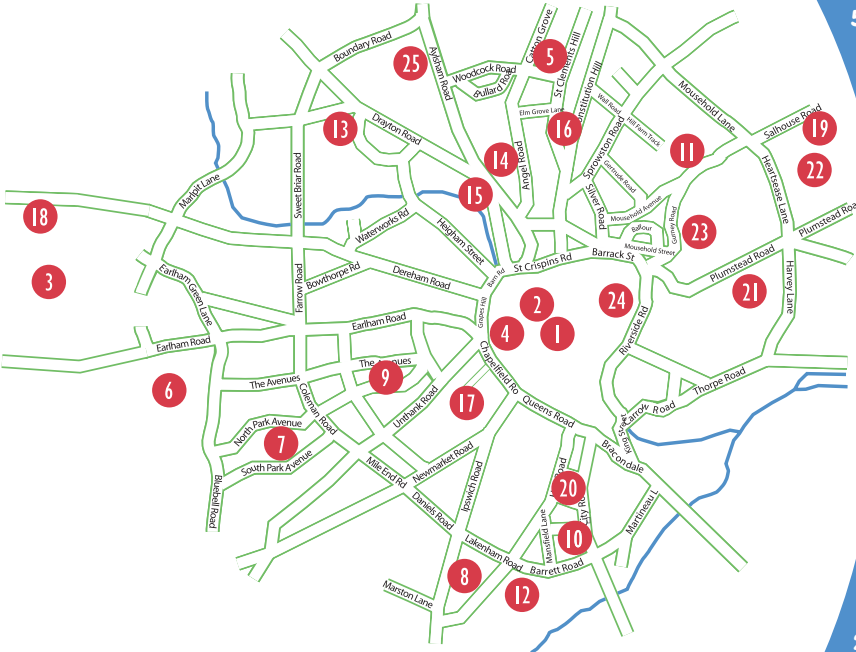

Parks Locations

1. Castle Green - Roof of Castle Mall, City Centre
2. Castle Gardens - Castle Meadow, City Centre
3. Chapelbreak Open Space - Harpsfield, Bowthorpe
4. Chapelfield Gardens - City Centre
5. St Clements Park - Woodcock Road
6. Earlham Park - University Drive, Earlham Road
7. Eaton Park - South Park Avenue
8. Harford Park - Ipswich Road
9. Heigham Park - The Avenues
10. Jubilee Park - Long John Hill
11. Household Heath - Gurney Road
12. Lea Bridges Park - Coleburn Road
13. Sloughbottom Park - Drayton Road
14. Waterloo Park - Angel Road/Aylsham Road
15. Wensum Park - Drayton Road
16. Sewell Park - St Clements Hill
17. Jenny Lind - Vauxhall Street
18. Bowthorpe Park - Clover Hill
19. Heartsease Towers - Sale Road
20. Lakenham Recreation Ground - City Road
21. Woodrow Pilling Park - Harvey Lane /Pilling Park Road
22. Alderman Walker Park - Frere Road
23. Britannia Barracks - Britannia Road
24. James Stuart Gardens - Recorder Road
25. Mile Cross Gardens - Aylsham Road