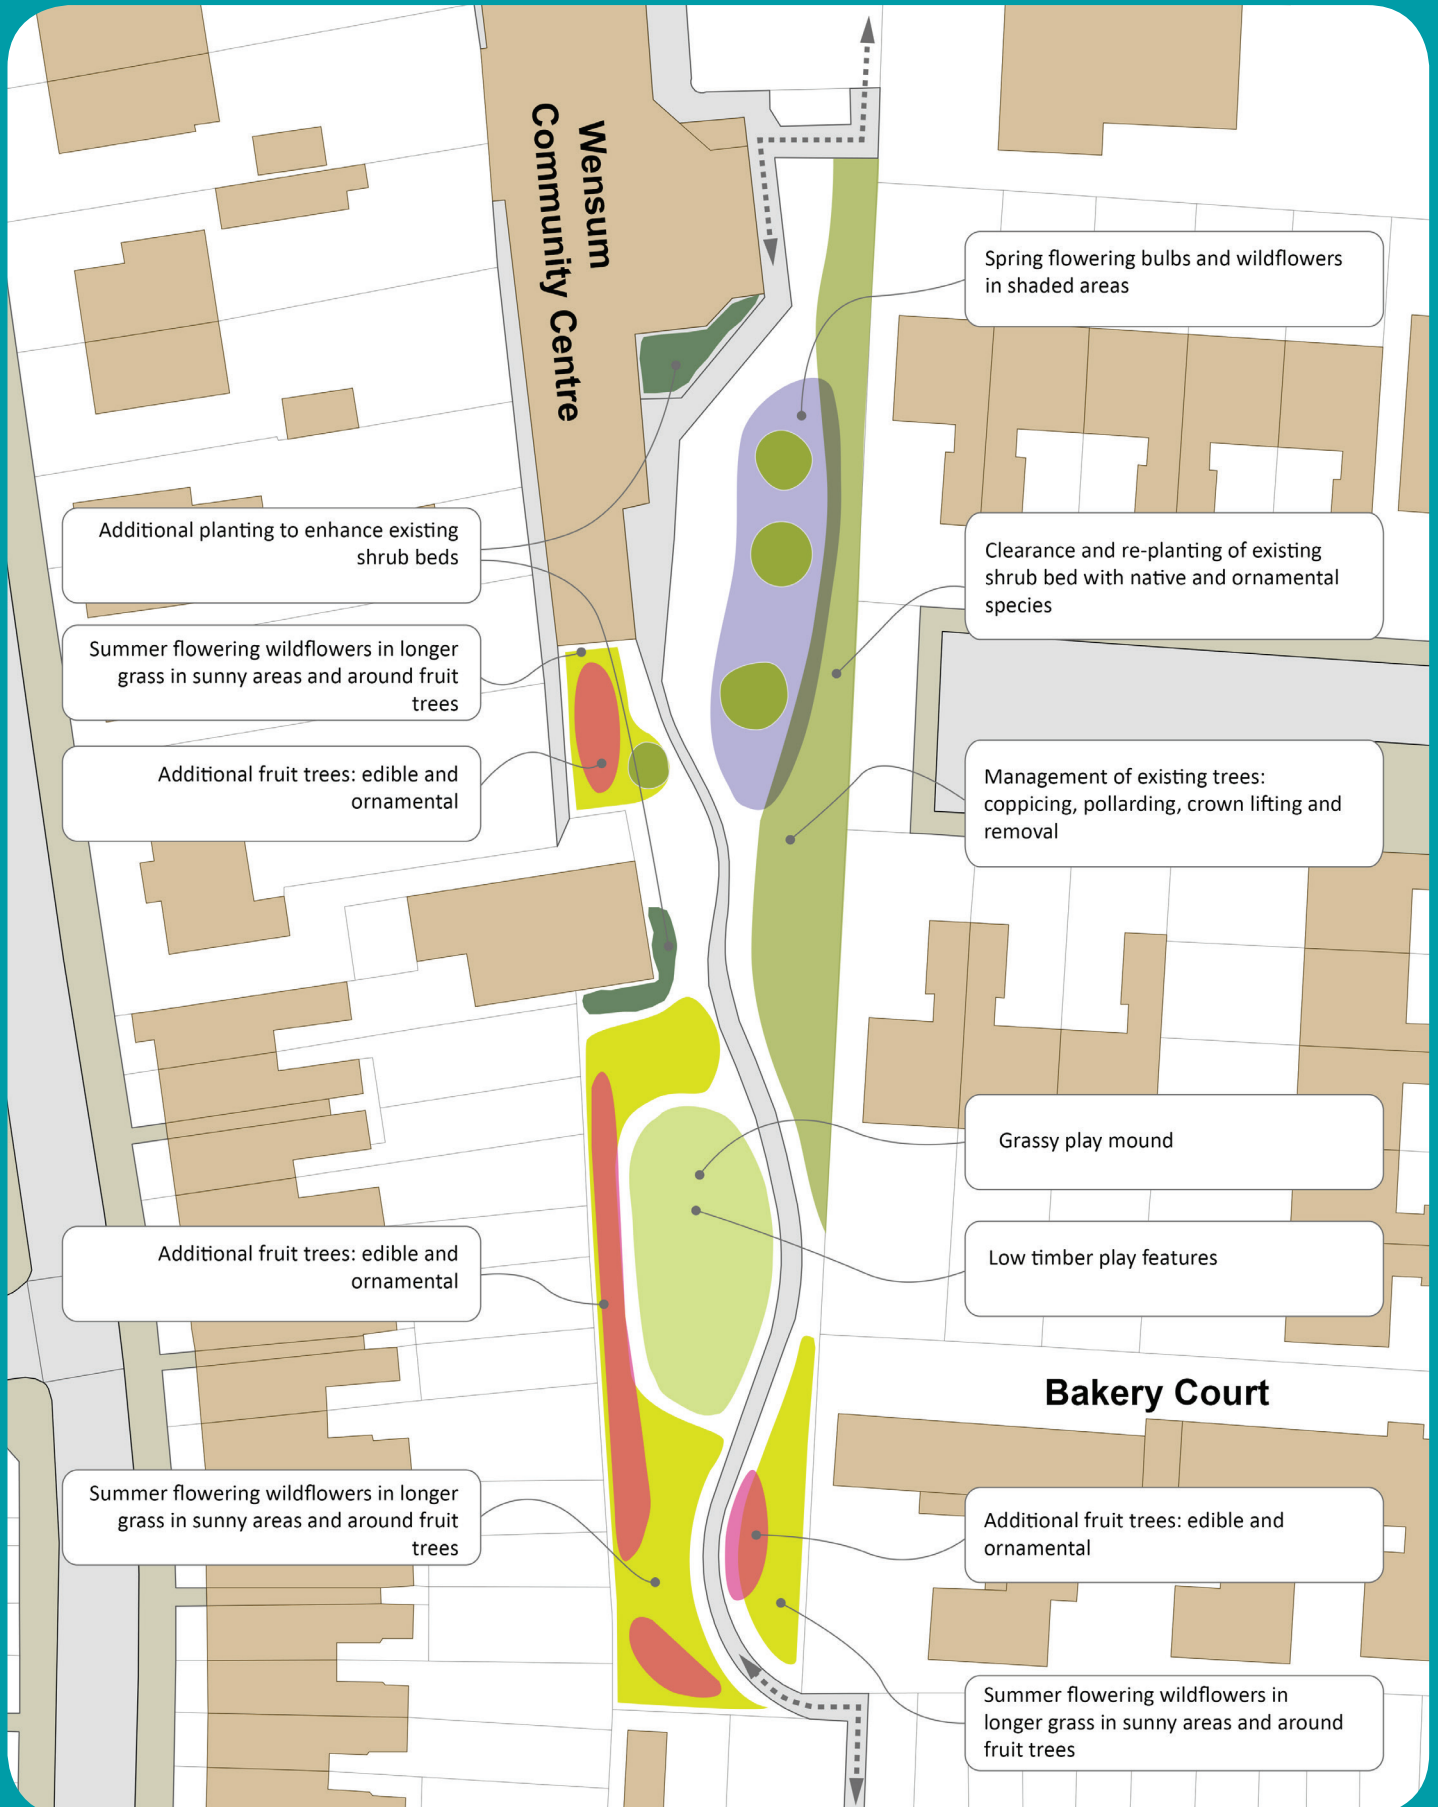

Wensum Community Centre open space improvements

Plan

Examples

.....

Play

Timber balancing beams

Play mound

Timber balancing Salamander

Timber stepping stones

Shrubs - ornamental

Kerria Japonica

Weigela

Shrubs - native

Guelder rose

Wayfaring tree

Tree management

Pollarding

Crown lift

Coppicing

Fruit trees and bushes

Edible apple tree

Raspberries